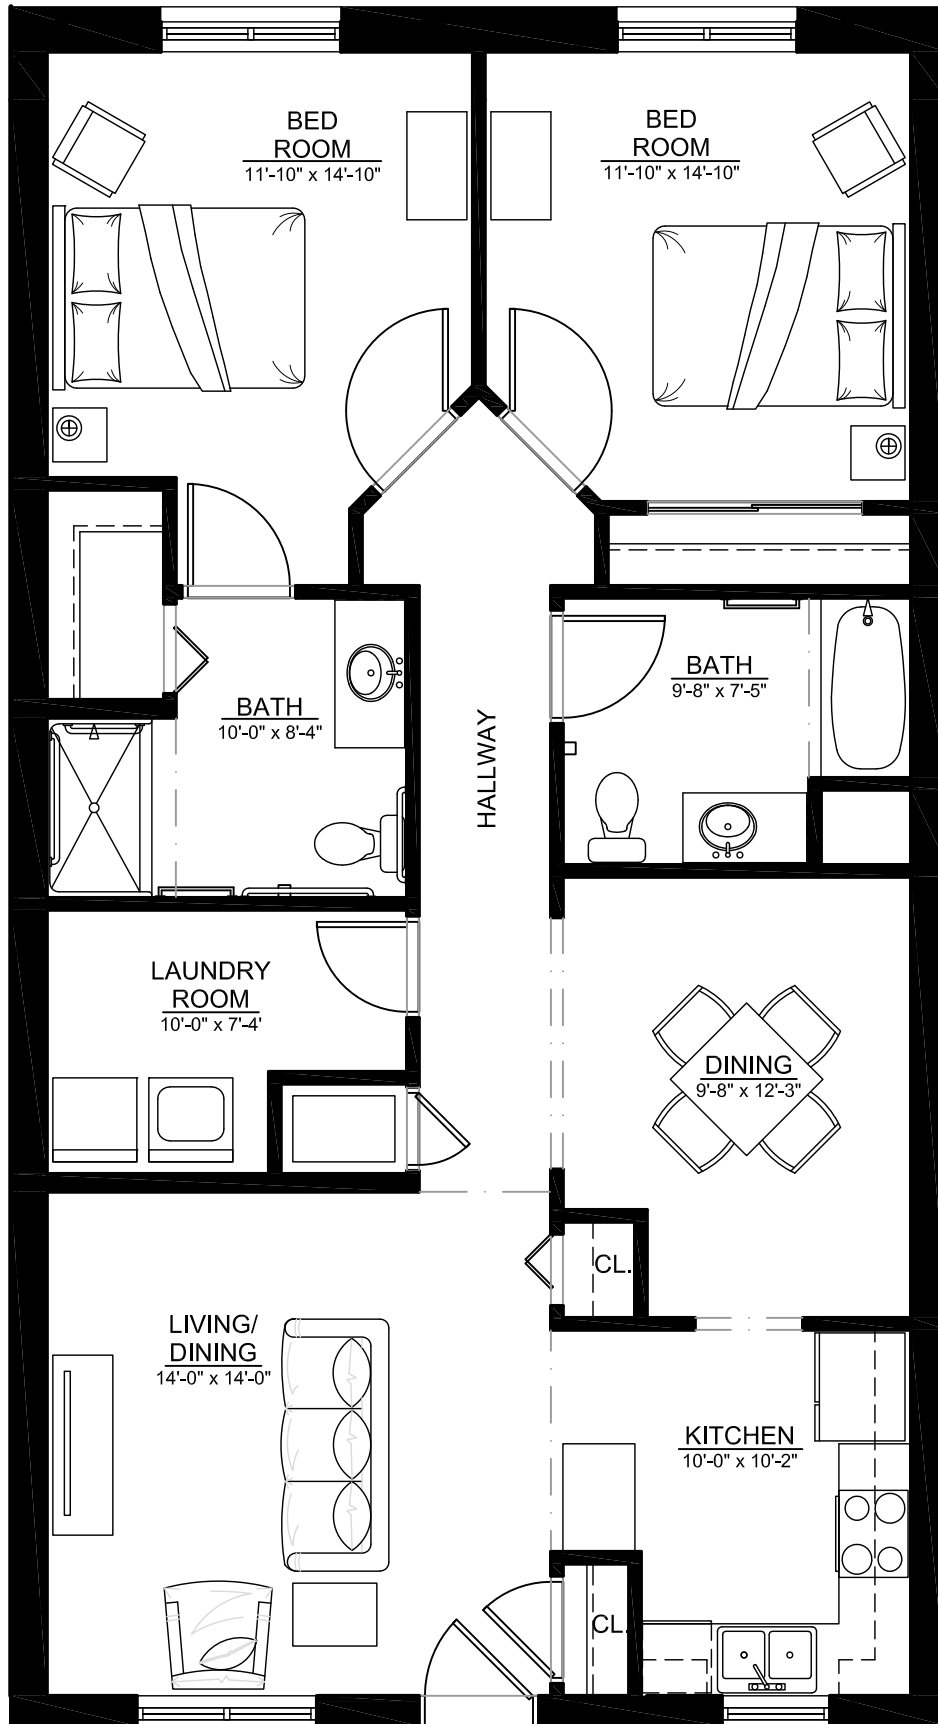

**2 BED UNIT A - 1150 S.F.**  
 SCALE: 3/16" = 1'-0"

**JUBILEE  
 HOUSE APARTMENTS**  
 CLARKSVILLE, TN.

**2 BED UNIT B-2 - 1150 S.F.**  
 SCALE: 3/16" = 1'-0"

**JUBILEE  
 HOUSE APARTMENTS**  
 CLARKSVILLE, TN.

**1 BED UNIT A - 900 S.F.**  
 SCALE: 3/16" = 1'-0"

**JUBILEE  
 HOUSE APARTMENTS**  
 CLARKSVILLE, TN.

**2 BED UNIT B-1 - 1183 S.F.**  
 SCALE: 3/16" = 1'-0"

**JUBILEE  
 HOUSE APARTMENTS**  
 CLARKSVILLE, TN.