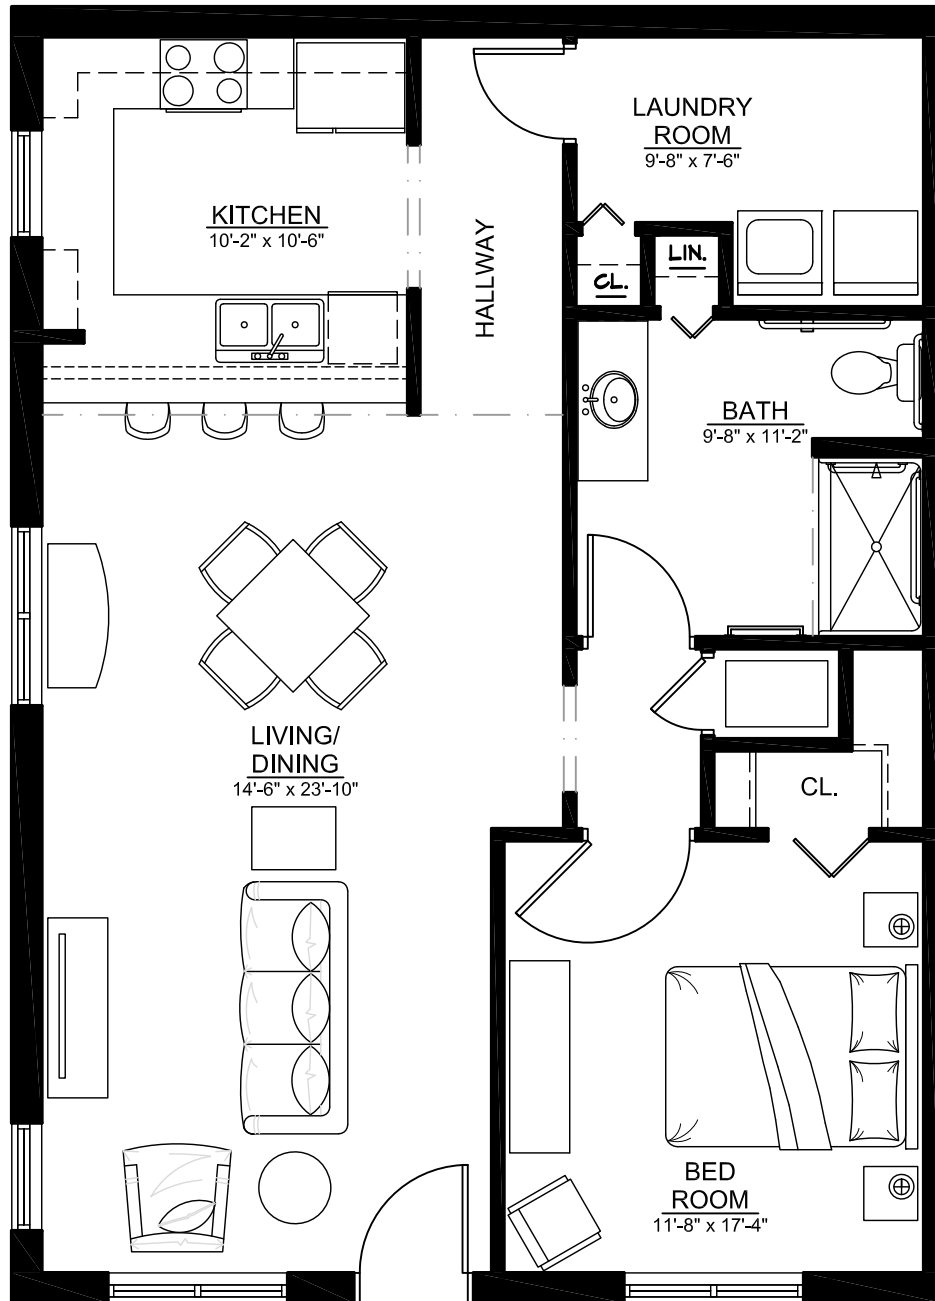

**2 BED UNIT A - 1150 S.F.**  
 SCALE: 3/16" = 1'-0"

**JUBILEE  
 HOUSE APARTMENTS**  
 CLARKSVILLE, TN.

**2 BED UNIT B-2 - 1150 S.F.**  
 SCALE: 3/16" = 1'-0"

**JUBILEE  
 HOUSE APARTMENTS**  
 CLARKSVILLE, TN.

**1 BED UNIT A - 900 S.F.**  
 SCALE: 3/16" = 1'-0"

**JUBILEE  
 HOUSE APARTMENTS**  
 CLARKSVILLE, TN.

**2 BED UNIT B-1 - 1183 S.F.**  
 SCALE: 3/16" = 1'-0"

**JUBILEE  
 HOUSE APARTMENTS**  
 CLARKSVILLE, TN.