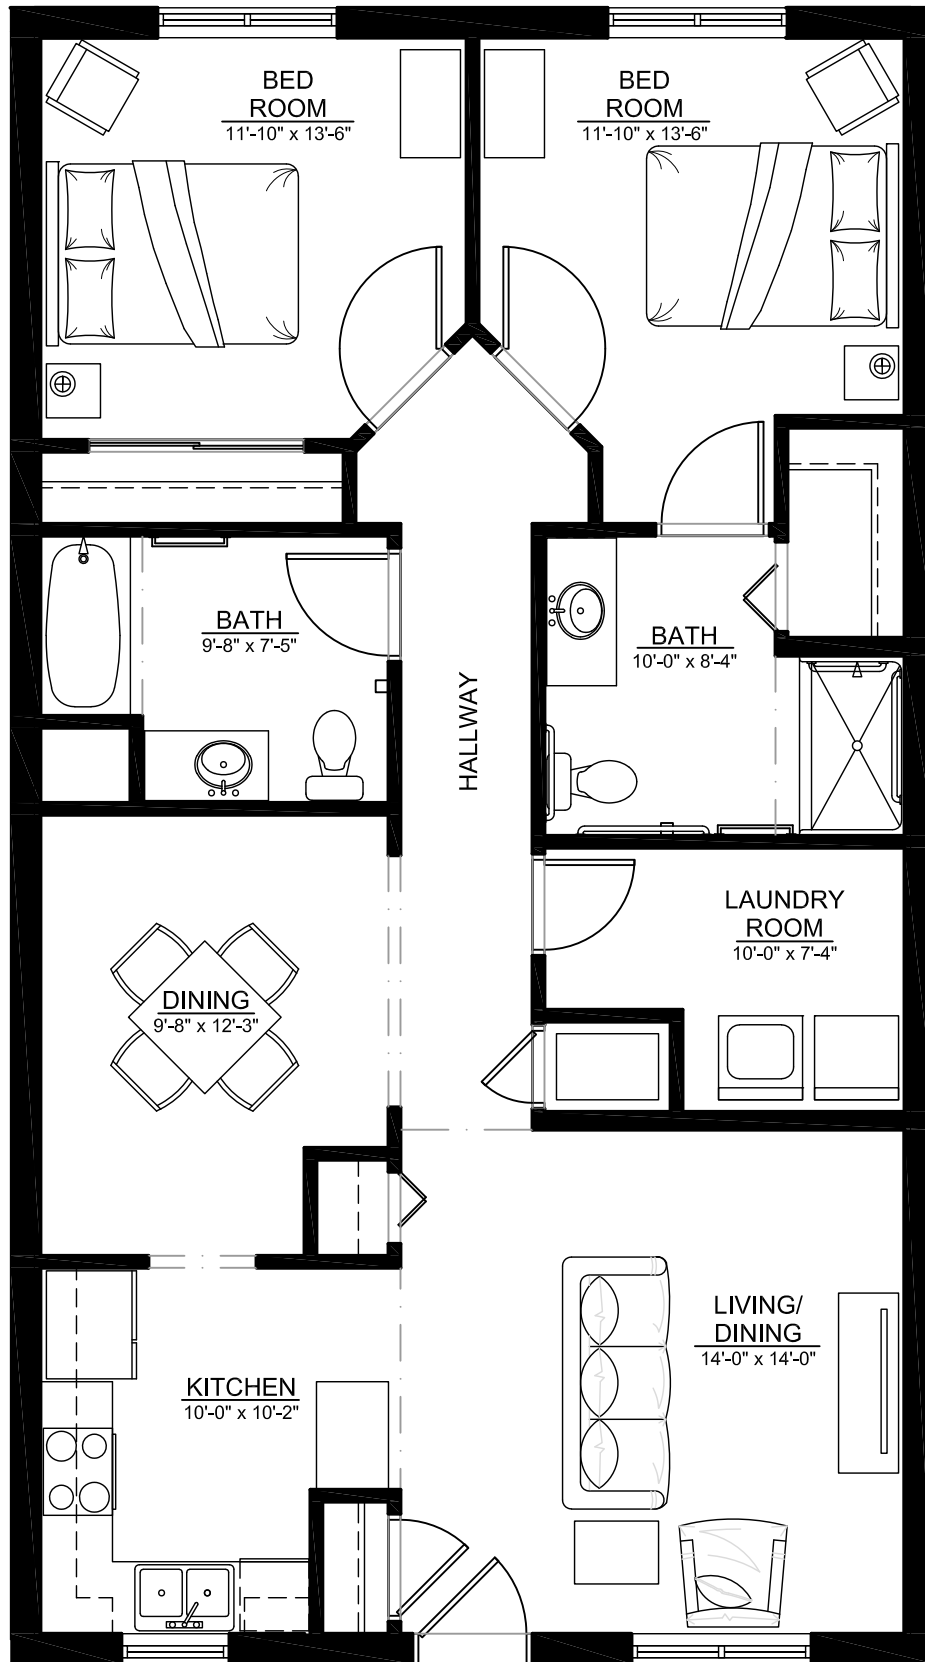

**2 BED UNIT A - 1150 S.F.**  
 SCALE: 3/16" = 1'-0"

**JUBILEE  
 HOUSE APARTMENTS**  
 CLARKSVILLE, TN.

**2 BED UNIT B-2 - 1150 S.F.**  
 SCALE: 3/16" = 1'-0"

**JUBILEE  
 HOUSE APARTMENTS**  
 CLARKSVILLE, TN.

**1 BED UNIT A - 900 S.F.**  
 SCALE: 3/16" = 1'-0"

**JUBILEE  
 HOUSE APARTMENTS**  
 CLARKSVILLE, TN.

**2 BED UNIT B-1 - 1183 S.F.**  
 SCALE: 3/16" = 1'-0"

**JUBILEE  
 HOUSE APARTMENTS**  
 CLARKSVILLE, TN.