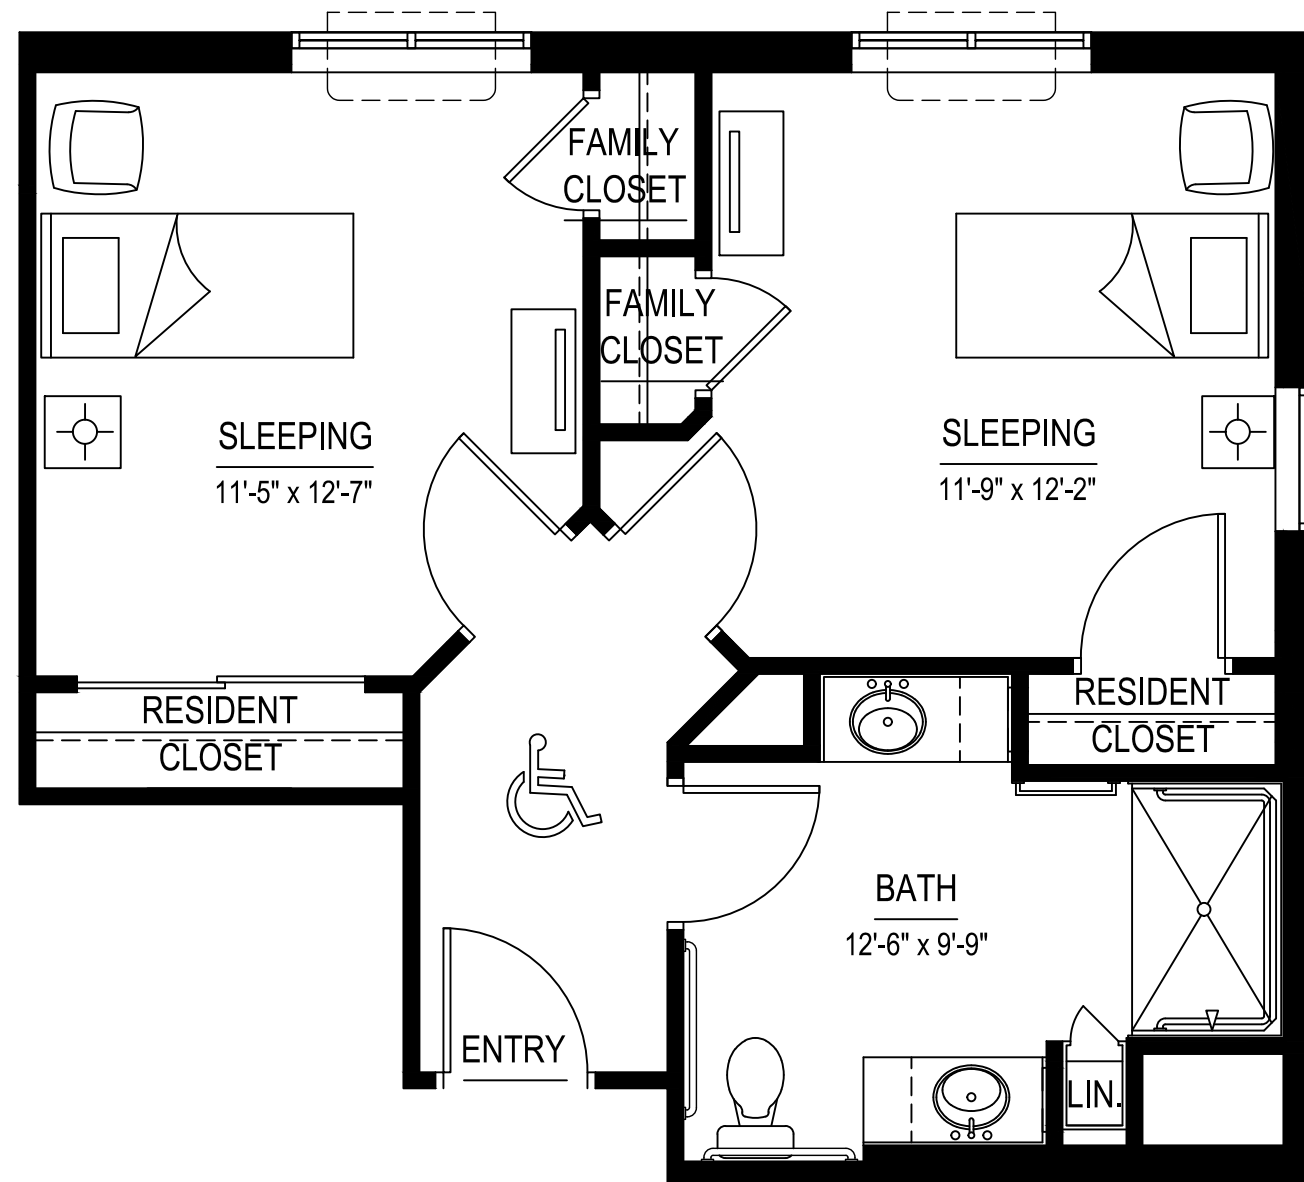

MEMORY CARE UNITS (MC-1 & MC-1A) - 325 S.F.

SCALE: 1/4" = 1'-0"

JUBILEE HOUSE
CLARKSVILLE, TN

MEMORY CARE UNITS (MC2 & MC2A) - 360 S.F.

SCALE: 1/4" = 1'-0"

JUBILEE HOUSE
CLARKSVILLE, TN

MEMORY CARE UNIT (MC-3) - 326 S.F.

SCALE: 1/4" = 1'-0"

JUBILEE HOUSE
CLARKSVILLE, TN

MEMORY CARE UNIT (MC-4) - 489 S.F.

SCALE: 1/4" = 1'-0"

JUBILEE HOUSE
CLARKSVILLE, TN

MEMORY CARE UNIT (MC-5) - 605 S.F.
 SCALE: 1/4" = 1'-0"

JUBILEE HOUSE
 CLARKSVILLE, TN

MEMORY CARE UNIT (MC-6) - 569 S.F.

SCALE: 1/4" = 1'-0"

JUBILEE HOUSE
CLARKSVILLE, TN

MEMORY CARE UNIT (MC-7) - 595 S.F.

SCALE: 1/4" = 1'-0"

JUBILEE HOUSE
CLARKSVILLE, TN