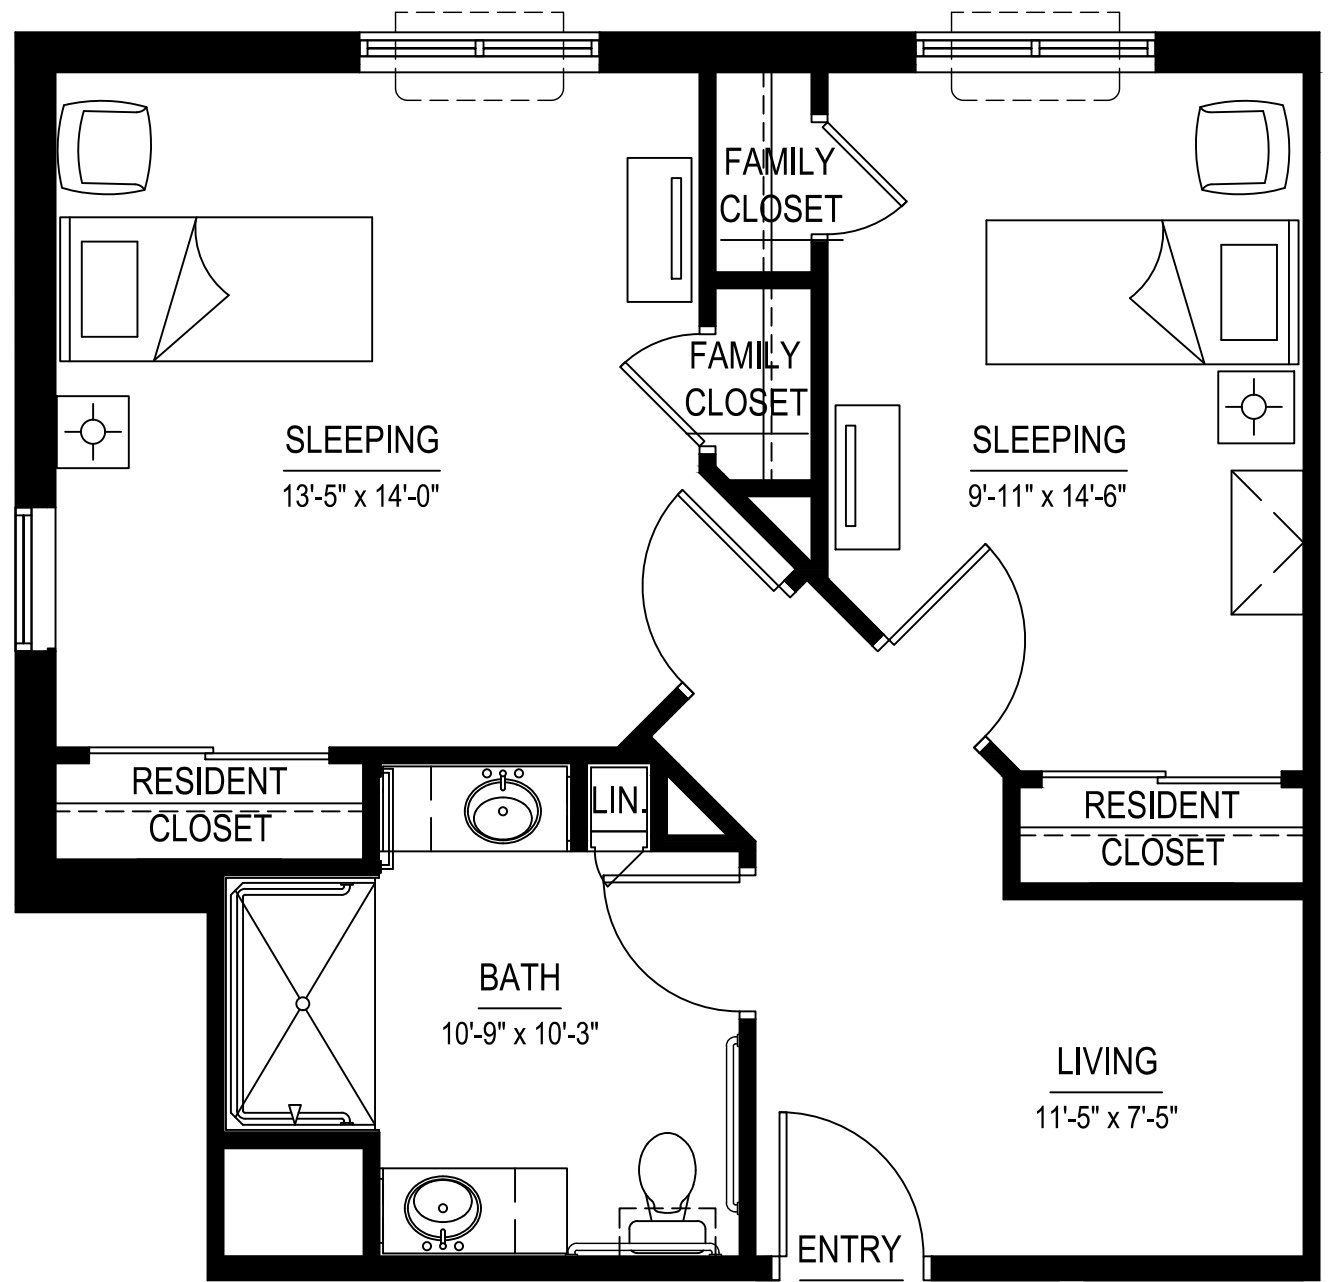

MEMORY CARE UNITS (MC-1 & MC-1A) - 325 S.F.

SCALE: 1/4" = 1'-0"

JUBILEE HOUSE
CLARKSVILLE, TN

MEMORY CARE UNITS (MC2 & MC2A) - 360 S.F.

SCALE: 1/4" = 1'-0"

JUBILEE HOUSE
CLARKSVILLE, TN

MEMORY CARE UNIT (MC-3) - 326 S.F.

SCALE: 1/4" = 1'-0"

JUBILEE HOUSE
CLARKSVILLE, TN

MEMORY CARE UNIT (MC-4) - 489 S.F.

SCALE: 1/4" = 1'-0"

JUBILEE HOUSE
CLARKSVILLE, TN

MEMORY CARE UNIT (MC-5) - 605 S.F.
 SCALE: 1/4" = 1'-0"

JUBILEE HOUSE
 CLARKSVILLE, TN

MEMORY CARE UNIT (MC-6) - 569 S.F.

SCALE: 1/4" = 1'-0"

JUBILEE HOUSE
CLARKSVILLE, TN

MEMORY CARE UNIT (MC-7) - 595 S.F.

SCALE: 1/4" = 1'-0"

JUBILEE HOUSE
CLARKSVILLE, TN