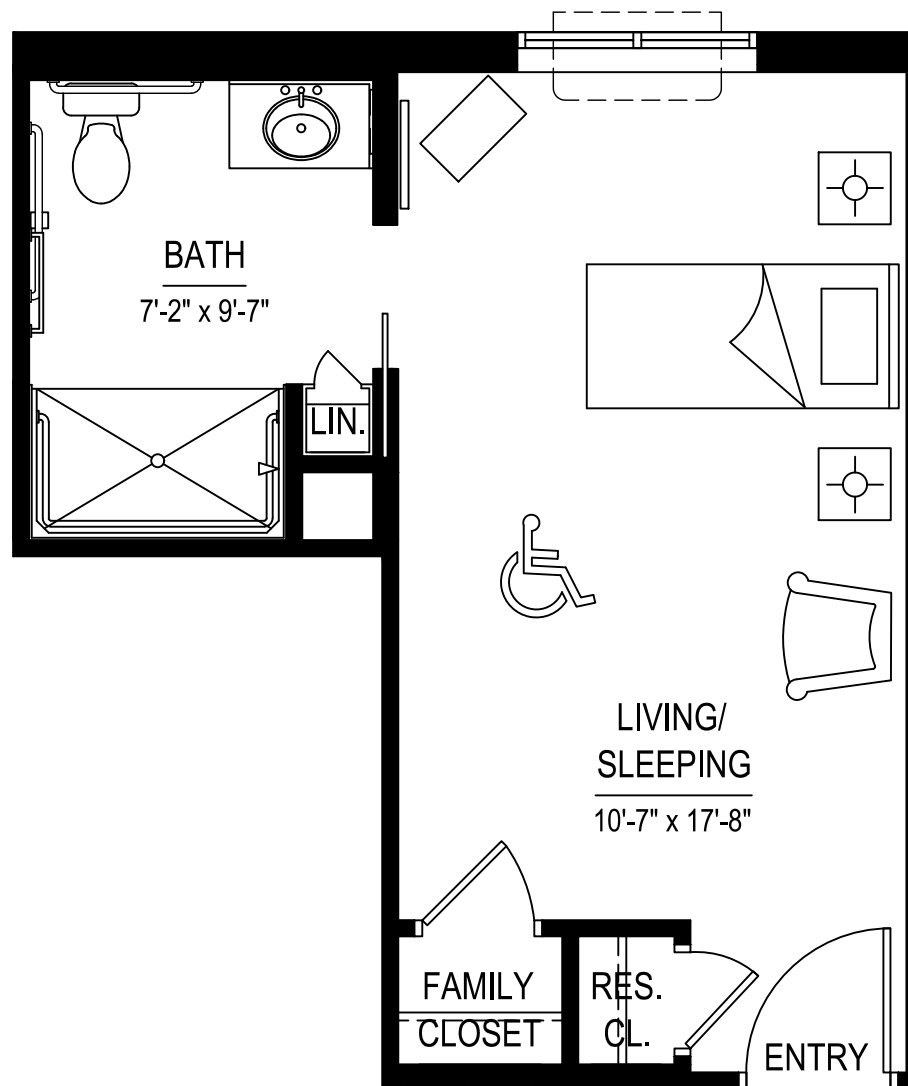

MEMORY CARE UNITS (MC-1 & MC-1A) - 325 S.F.

SCALE: 1/4" = 1'-0"

JUBILEE HOUSE
CLARKSVILLE, TN

MEMORY CARE UNITS (MC2 & MC2A) - 360 S.F.

SCALE: 1/4" = 1'-0"

JUBILEE HOUSE
CLARKSVILLE, TN

MEMORY CARE UNIT (MC-3) - 326 S.F.

SCALE: 1/4" = 1'-0"

JUBILEE HOUSE
CLARKSVILLE, TN

MEMORY CARE UNIT (MC-4) - 489 S.F.

SCALE: 1/4" = 1'-0"

JUBILEE HOUSE
CLARKSVILLE, TN

MEMORY CARE UNIT (MC-5) - 605 S.F.
 SCALE: 1/4" = 1'-0"

JUBILEE HOUSE
 CLARKSVILLE, TN

MEMORY CARE UNIT (MC-6) - 569 S.F.

SCALE: 1/4" = 1'-0"

JUBILEE HOUSE
CLARKSVILLE, TN

MEMORY CARE UNIT (MC-7) - 595 S.F.

SCALE: 1/4" = 1'-0"

JUBILEE HOUSE
CLARKSVILLE, TN