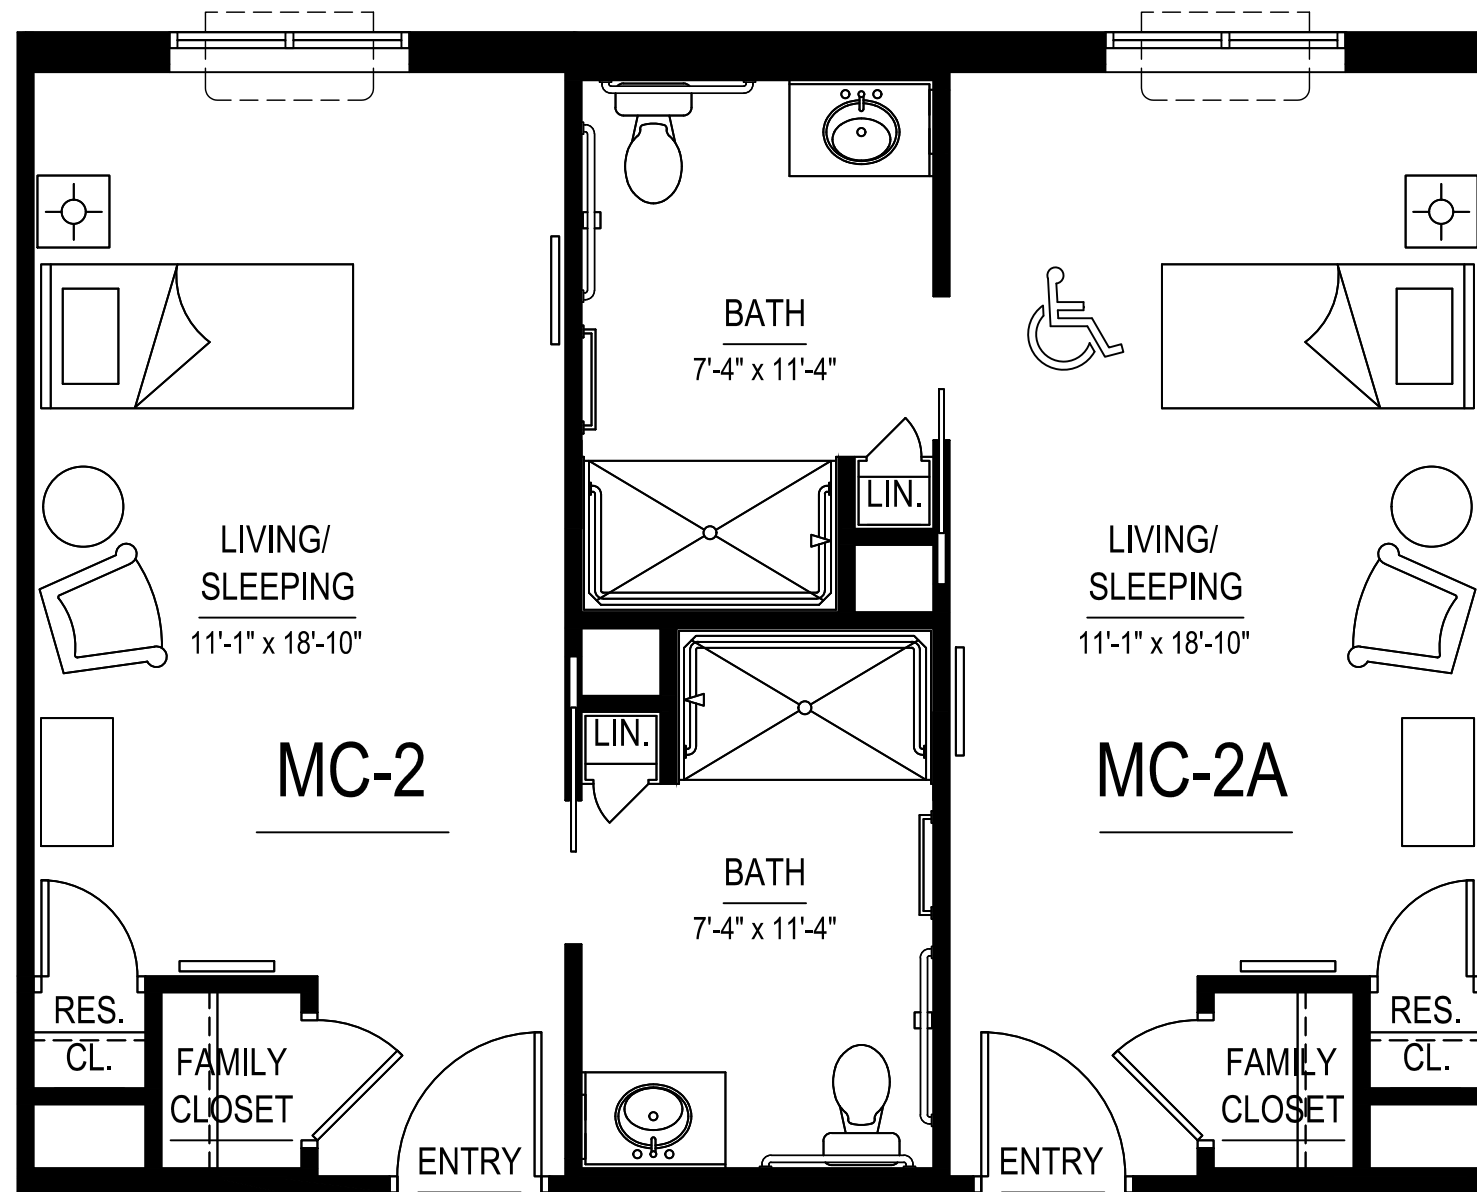

MEMORY CARE UNITS (MC-1 & MC-1A) - 325 S.F.

SCALE: 1/4" = 1'-0"

JUBILEE HOUSE
CLARKSVILLE, TN

MEMORY CARE UNITS (MC2 & MC2A) - 360 S.F.

SCALE: 1/4" = 1'-0"

JUBILEE HOUSE
CLARKSVILLE, TN

MEMORY CARE UNIT (MC-3) - 326 S.F.

SCALE: 1/4" = 1'-0"

JUBILEE HOUSE
CLARKSVILLE, TN

MEMORY CARE UNIT (MC-4) - 489 S.F.

SCALE: 1/4" = 1'-0"

JUBILEE HOUSE
CLARKSVILLE, TN

MEMORY CARE UNIT (MC-5) - 605 S.F.
 SCALE: 1/4" = 1'-0"

JUBILEE HOUSE
 CLARKSVILLE, TN

MEMORY CARE UNIT (MC-6) - 569 S.F.

SCALE: 1/4" = 1'-0"

JUBILEE HOUSE
CLARKSVILLE, TN

MEMORY CARE UNIT (MC-7) - 595 S.F.

SCALE: 1/4" = 1'-0"

JUBILEE HOUSE
CLARKSVILLE, TN