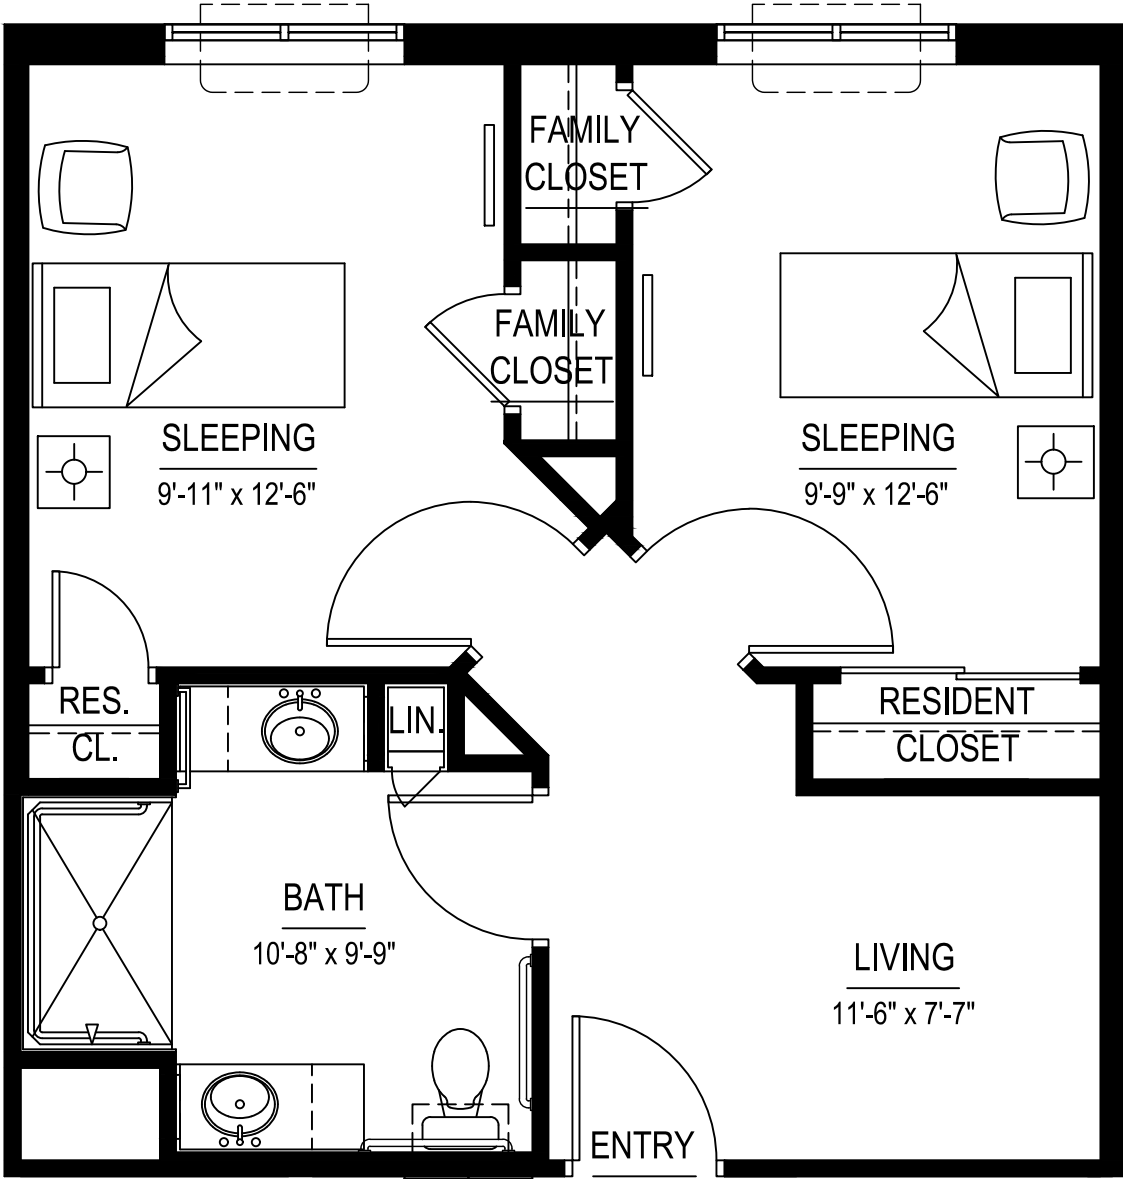

MEMORY CARE UNITS (MC-1 & MC-1A) - 325 S.F.

SCALE: 1/4" = 1'-0"

JUBILEE HOUSE
CLARKSVILLE, TN

MEMORY CARE UNITS (MC2 & MC2A) - 360 S.F.

SCALE: 1/4" = 1'-0"

JUBILEE HOUSE
CLARKSVILLE, TN

MEMORY CARE UNIT (MC-3) - 326 S.F.

SCALE: 1/4" = 1'-0"

JUBILEE HOUSE
CLARKSVILLE, TN

MEMORY CARE UNIT (MC-4) - 489 S.F.

SCALE: 1/4" = 1'-0"

JUBILEE HOUSE
CLARKSVILLE, TN

MEMORY CARE UNIT (MC-5) - 605 S.F.
 SCALE: 1/4" = 1'-0"

JUBILEE HOUSE
 CLARKSVILLE, TN

MEMORY CARE UNIT (MC-6) - 569 S.F.

SCALE: 1/4" = 1'-0"

JUBILEE HOUSE
CLARKSVILLE, TN

MEMORY CARE UNIT (MC-7) - 595 S.F.

SCALE: 1/4" = 1'-0"

JUBILEE HOUSE
CLARKSVILLE, TN