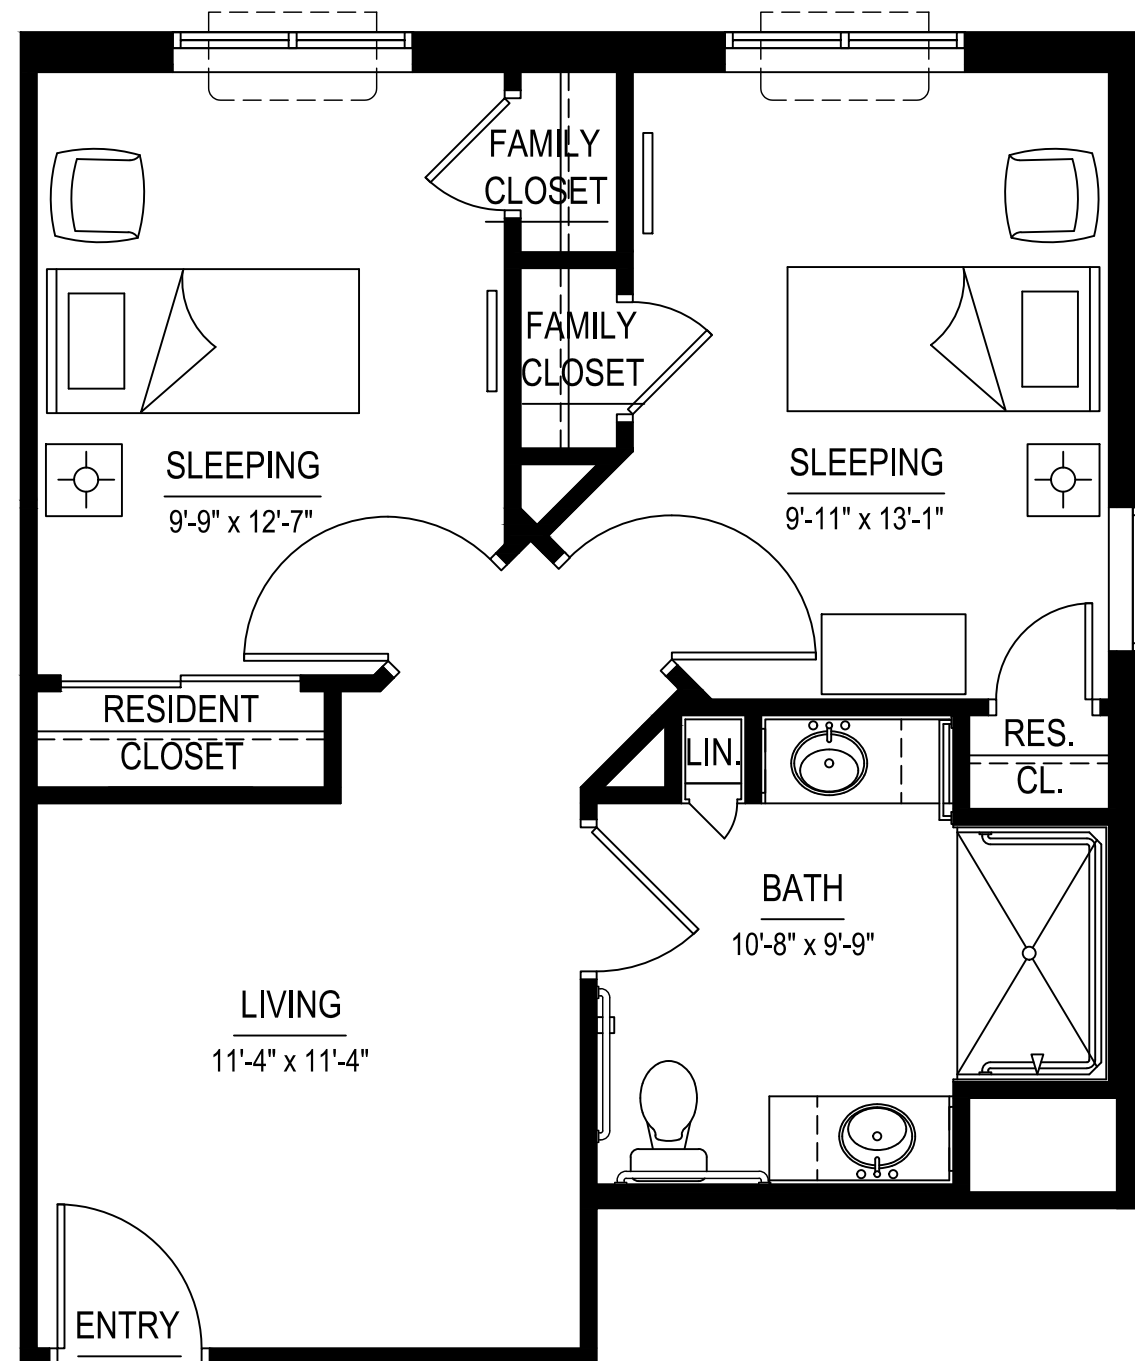

MEMORY CARE UNITS (MC-1 & MC-1A) - 325 S.F.

SCALE: 1/4" = 1'-0"

JUBILEE HOUSE
CLARKSVILLE, TN

MEMORY CARE UNITS (MC2 & MC2A) - 360 S.F.

SCALE: 1/4" = 1'-0"

JUBILEE HOUSE
CLARKSVILLE, TN

MEMORY CARE UNIT (MC-3) - 326 S.F.

SCALE: 1/4" = 1'-0"

JUBILEE HOUSE
CLARKSVILLE, TN

MEMORY CARE UNIT (MC-4) - 489 S.F.

SCALE: 1/4" = 1'-0"

JUBILEE HOUSE
CLARKSVILLE, TN

MEMORY CARE UNIT (MC-5) - 605 S.F.
 SCALE: 1/4" = 1'-0"

JUBILEE HOUSE
 CLARKSVILLE, TN

MEMORY CARE UNIT (MC-6) - 569 S.F.

SCALE: 1/4" = 1'-0"

JUBILEE HOUSE
CLARKSVILLE, TN

MEMORY CARE UNIT (MC-7) - 595 S.F.

SCALE: 1/4" = 1'-0"

JUBILEE HOUSE
CLARKSVILLE, TN