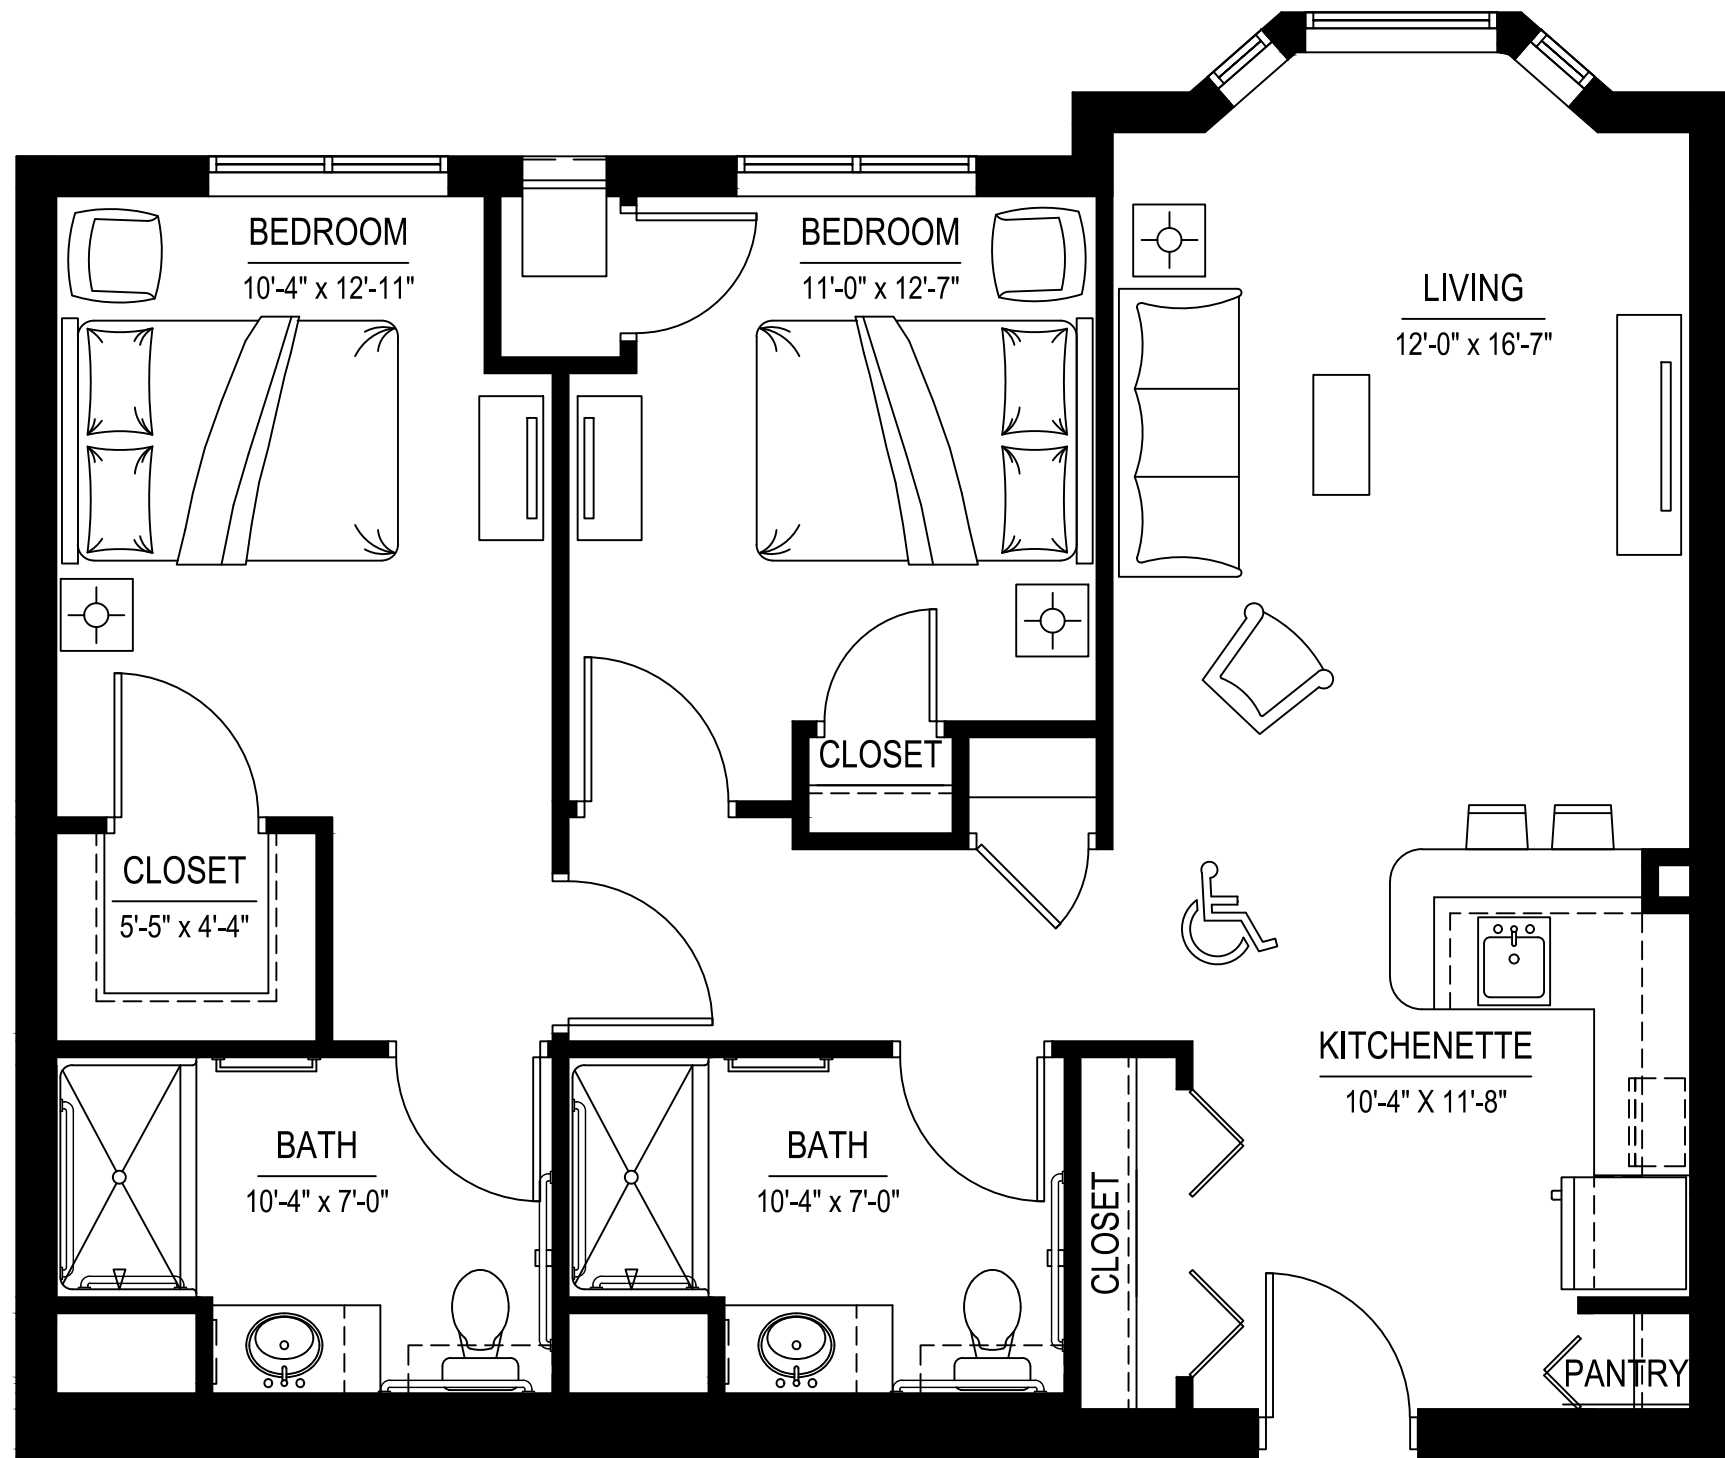

ALCOVE UNIT (AL-1) - 371 S.F.
SCALE: 1/4" = 1'-0"

JUBILEE HOUSE
CLARKSVILLE, TN

ALCOVE UNIT (AL-2) - 440 S.F.
 SCALE: 1/4" = 1'-0"

JUBILEE HOUSE
 CLARKSVILLE, TN

ALCOVE UNIT (AL-3) - 470 S.F.
 SCALE: 1/4" = 1'-0"

JUBILEE HOUSE
 CLARKSVILLE, TN

ONE BEDROOM UNIT (1BR-1) - 513 S.F.
 SCALE: 1/4" = 1'-0"

JUBILEE HOUSE
 CLARKSVILLE, TN

ONE BEDROOM UNIT (1BR-1B) - 636 S.F.

SCALE: 1/4" = 1'-0"

JUBILEE HOUSE
CLARKSVILLE, TN

ONE BEDROOM UNIT (1BR-2) - 680 S.F.
SCALE: 1/4" = 1'-0"

JUBILEE HOUSE
CLARKSVILLE, TN

ONE BEDROOM UNIT (1BR-2b) - 730 S.F.
 SCALE: 1/4" = 1'-0"

JUBILEE HOUSE
 CLARKSVILLE, TN

TWO BEDROOM UNIT (2BR-1) - 932 S.F.

SCALE: 1/4" = 1'-0"

JUBILEE HOUSE
CLARKSVILLE, TN