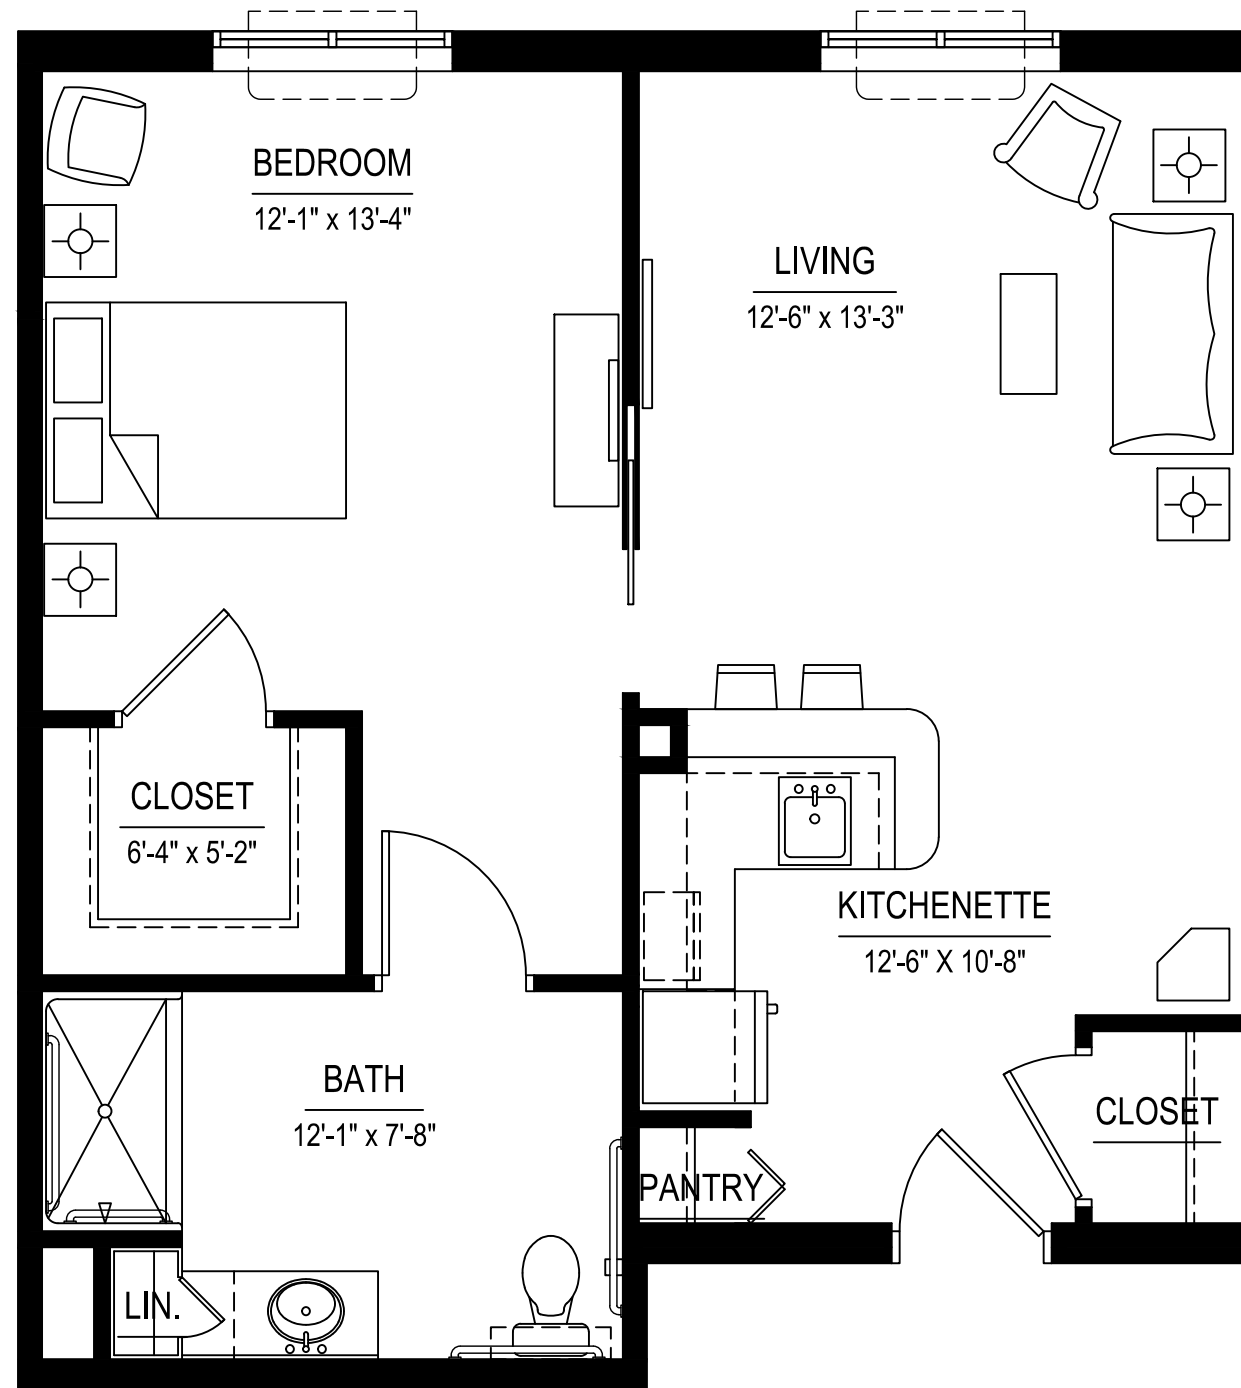

ALCOVE UNIT (AL-1) - 371 S.F.
SCALE: 1/4" = 1'-0"

JUBILEE HOUSE
CLARKSVILLE, TN

ALCOVE UNIT (AL-2) - 440 S.F.
 SCALE: 1/4" = 1'-0"

JUBILEE HOUSE
 CLARKSVILLE, TN

ALCOVE UNIT (AL-3) - 470 S.F.
 SCALE: 1/4" = 1'-0"

JUBILEE HOUSE
 CLARKSVILLE, TN

ONE BEDROOM UNIT (1BR-1) - 513 S.F.
 SCALE: 1/4" = 1'-0"

JUBILEE HOUSE
 CLARKSVILLE, TN

ONE BEDROOM UNIT (1BR-1B) - 636 S.F.

SCALE: 1/4" = 1'-0"

JUBILEE HOUSE
CLARKSVILLE, TN

ONE BEDROOM UNIT (1BR-2) - 680 S.F.
SCALE: 1/4" = 1'-0"

JUBILEE HOUSE
CLARKSVILLE, TN

ONE BEDROOM UNIT (1BR-2b) - 730 S.F.
 SCALE: 1/4" = 1'-0"

JUBILEE HOUSE
 CLARKSVILLE, TN

TWO BEDROOM UNIT (2BR-1) - 932 S.F.

SCALE: 1/4" = 1'-0"

JUBILEE HOUSE
CLARKSVILLE, TN