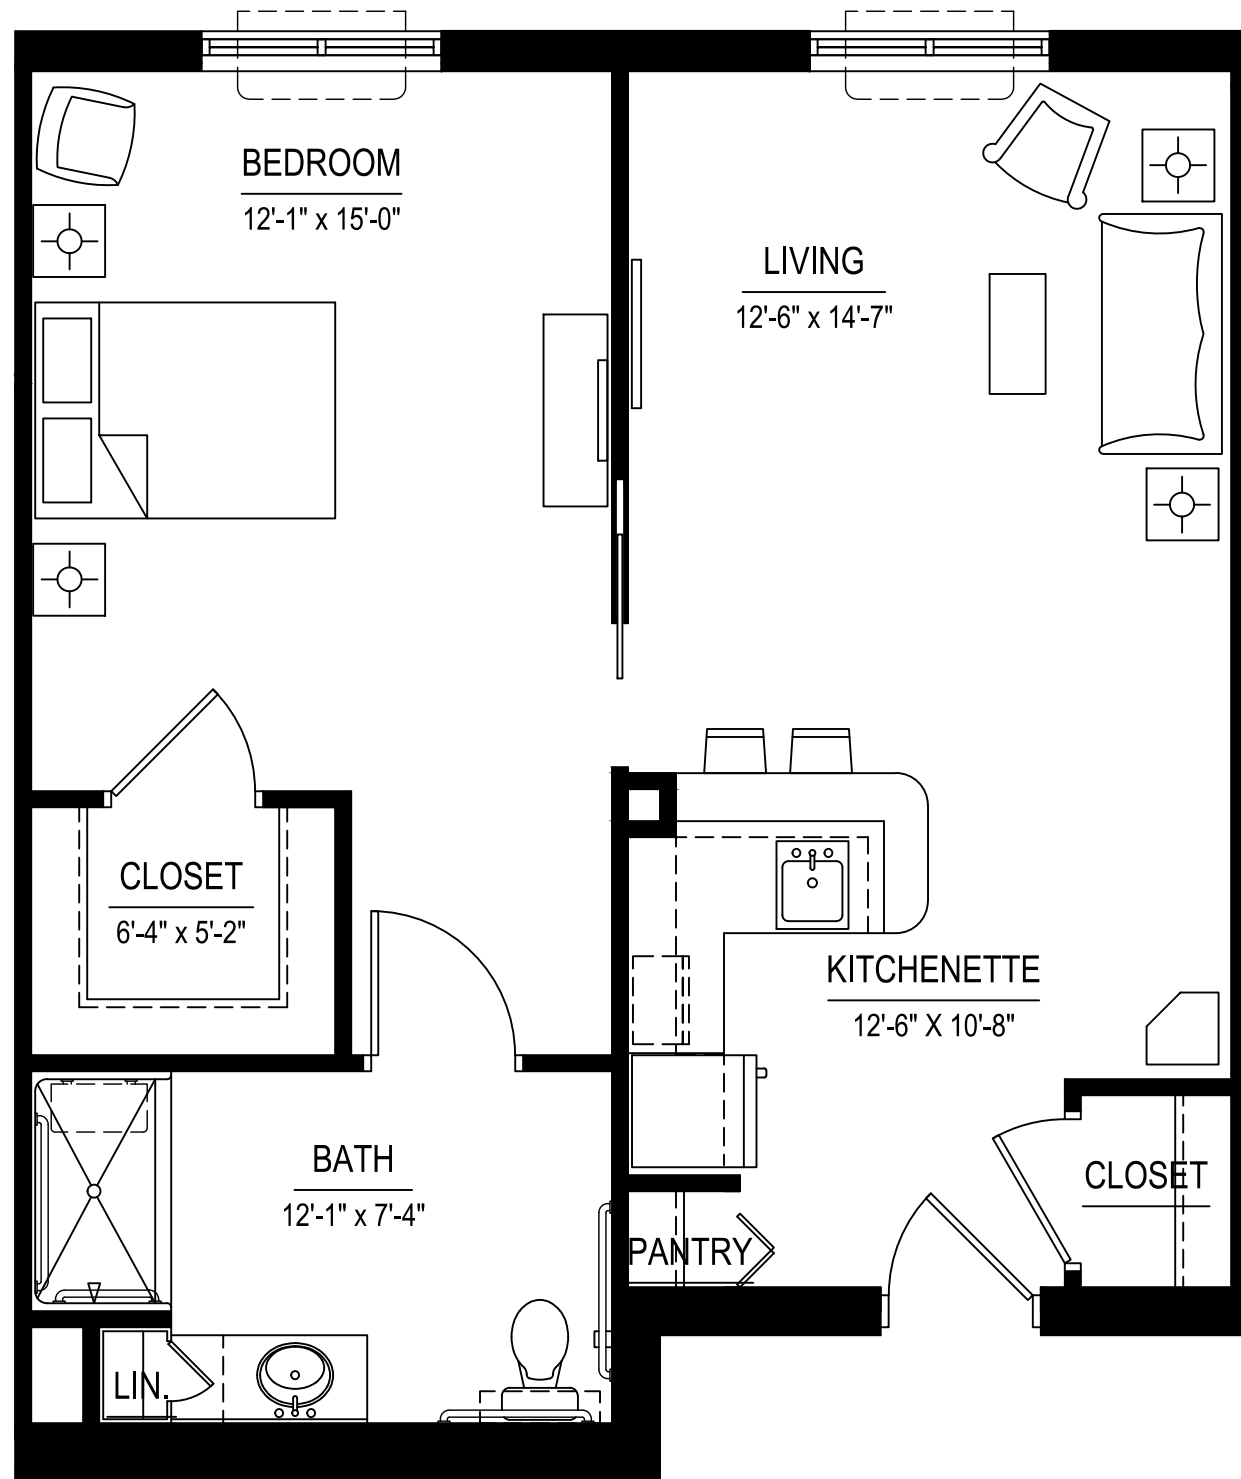

ALCOVE UNIT (AL-1) - 371 S.F.
SCALE: 1/4" = 1'-0"

JUBILEE HOUSE
CLARKSVILLE, TN

ALCOVE UNIT (AL-2) - 440 S.F.
 SCALE: 1/4" = 1'-0"

JUBILEE HOUSE
 CLARKSVILLE, TN

ALCOVE UNIT (AL-3) - 470 S.F.
 SCALE: 1/4" = 1'-0"

JUBILEE HOUSE
 CLARKSVILLE, TN

ONE BEDROOM UNIT (1BR-1) - 513 S.F.
 SCALE: 1/4" = 1'-0"

JUBILEE HOUSE
 CLARKSVILLE, TN

ONE BEDROOM UNIT (1BR-1B) - 636 S.F.

SCALE: 1/4" = 1'-0"

JUBILEE HOUSE
CLARKSVILLE, TN

ONE BEDROOM UNIT (1BR-2) - 680 S.F.
SCALE: 1/4" = 1'-0"

JUBILEE HOUSE
CLARKSVILLE, TN

ONE BEDROOM UNIT (1BR-2b) - 730 S.F.
 SCALE: 1/4" = 1'-0"

JUBILEE HOUSE
 CLARKSVILLE, TN

TWO BEDROOM UNIT (2BR-1) - 932 S.F.

SCALE: 1/4" = 1'-0"

JUBILEE HOUSE
CLARKSVILLE, TN