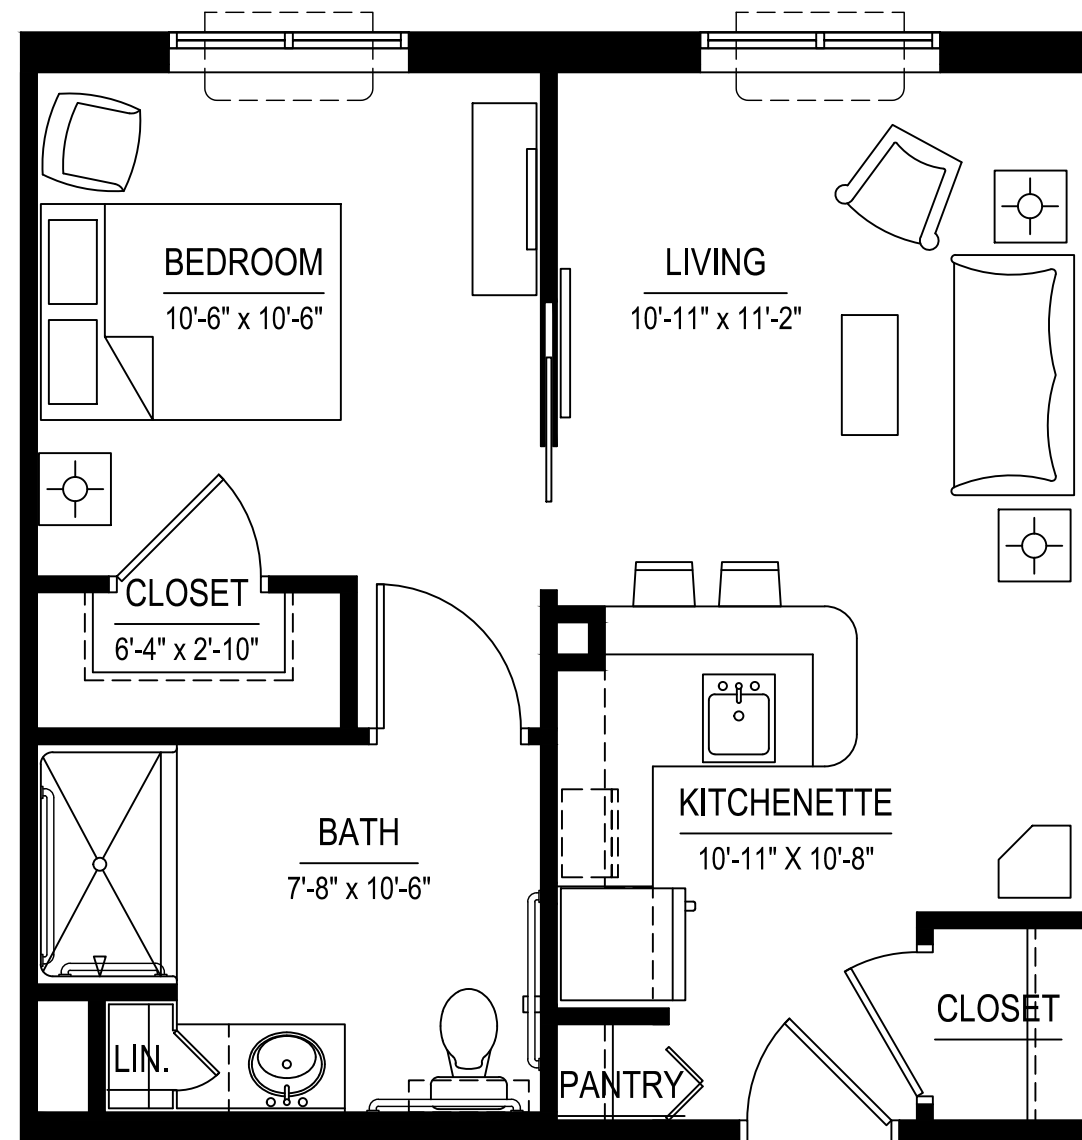

ALCOVE UNIT (AL-1) - 371 S.F.
SCALE: 1/4" = 1'-0"

JUBILEE HOUSE
CLARKSVILLE, TN

ALCOVE UNIT (AL-2) - 440 S.F.
 SCALE: 1/4" = 1'-0"

JUBILEE HOUSE
 CLARKSVILLE, TN

ALCOVE UNIT (AL-3) - 470 S.F.
 SCALE: 1/4" = 1'-0"

JUBILEE HOUSE
 CLARKSVILLE, TN

ONE BEDROOM UNIT (1BR-1) - 513 S.F.
 SCALE: 1/4" = 1'-0"

JUBILEE HOUSE
 CLARKSVILLE, TN

ONE BEDROOM UNIT (1BR-1B) - 636 S.F.

SCALE: 1/4" = 1'-0"

JUBILEE HOUSE
CLARKSVILLE, TN

ONE BEDROOM UNIT (1BR-2) - 680 S.F.
SCALE: 1/4" = 1'-0"

JUBILEE HOUSE
CLARKSVILLE, TN

ONE BEDROOM UNIT (1BR-2b) - 730 S.F.
 SCALE: 1/4" = 1'-0"

JUBILEE HOUSE
 CLARKSVILLE, TN

TWO BEDROOM UNIT (2BR-1) - 932 S.F.

SCALE: 1/4" = 1'-0"

JUBILEE HOUSE
CLARKSVILLE, TN