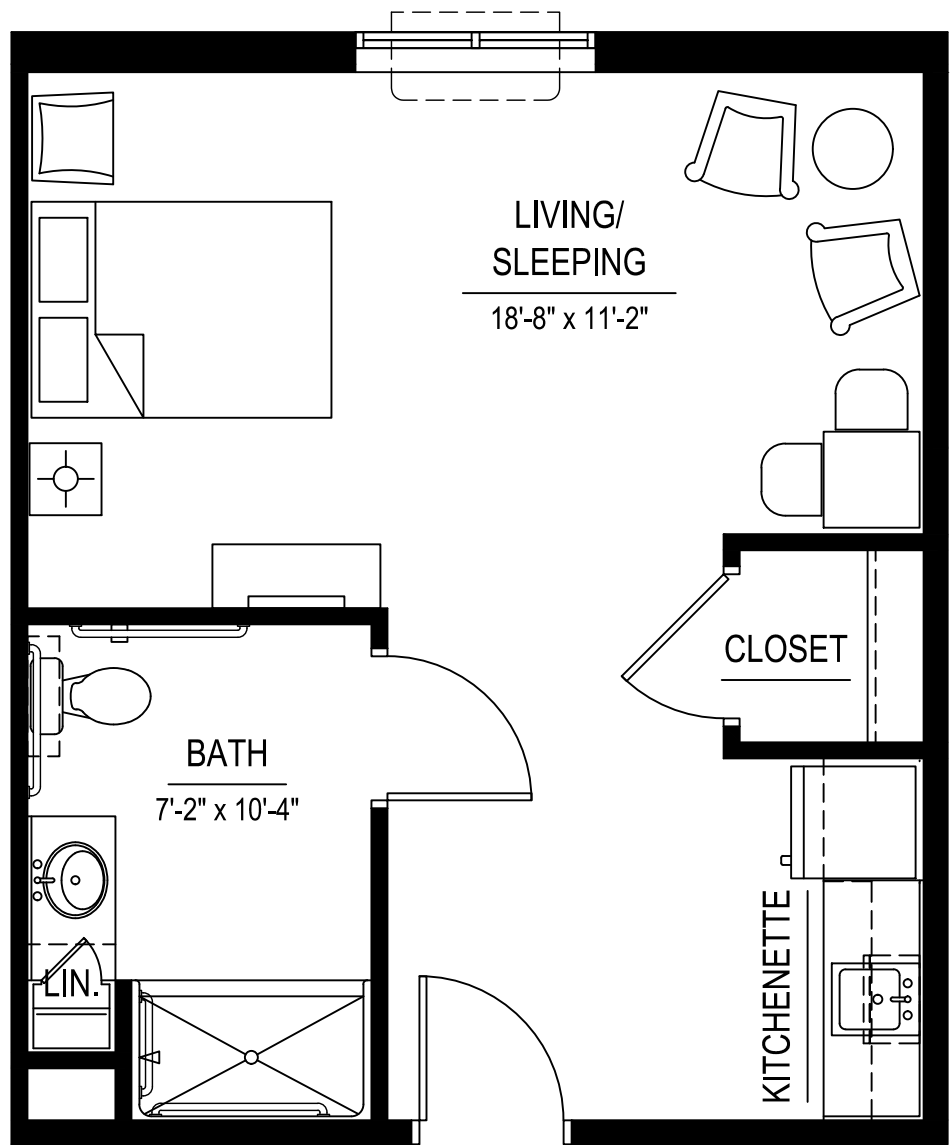

ALCOVE UNIT (AL-1) - 371 S.F.
SCALE: 1/4" = 1'-0"

JUBILEE HOUSE
CLARKSVILLE, TN

ALCOVE UNIT (AL-2) - 440 S.F.
 SCALE: 1/4" = 1'-0"

JUBILEE HOUSE
 CLARKSVILLE, TN

ALCOVE UNIT (AL-3) - 470 S.F.
 SCALE: 1/4" = 1'-0"

JUBILEE HOUSE
 CLARKSVILLE, TN

ONE BEDROOM UNIT (1BR-1) - 513 S.F.
 SCALE: 1/4" = 1'-0"

JUBILEE HOUSE
 CLARKSVILLE, TN

ONE BEDROOM UNIT (1BR-1B) - 636 S.F.

SCALE: 1/4" = 1'-0"

JUBILEE HOUSE
CLARKSVILLE, TN

ONE BEDROOM UNIT (1BR-2) - 680 S.F.
SCALE: 1/4" = 1'-0"

JUBILEE HOUSE
CLARKSVILLE, TN

ONE BEDROOM UNIT (1BR-2b) - 730 S.F.
 SCALE: 1/4" = 1'-0"

JUBILEE HOUSE
 CLARKSVILLE, TN

TWO BEDROOM UNIT (2BR-1) - 932 S.F.

SCALE: 1/4" = 1'-0"

JUBILEE HOUSE
CLARKSVILLE, TN