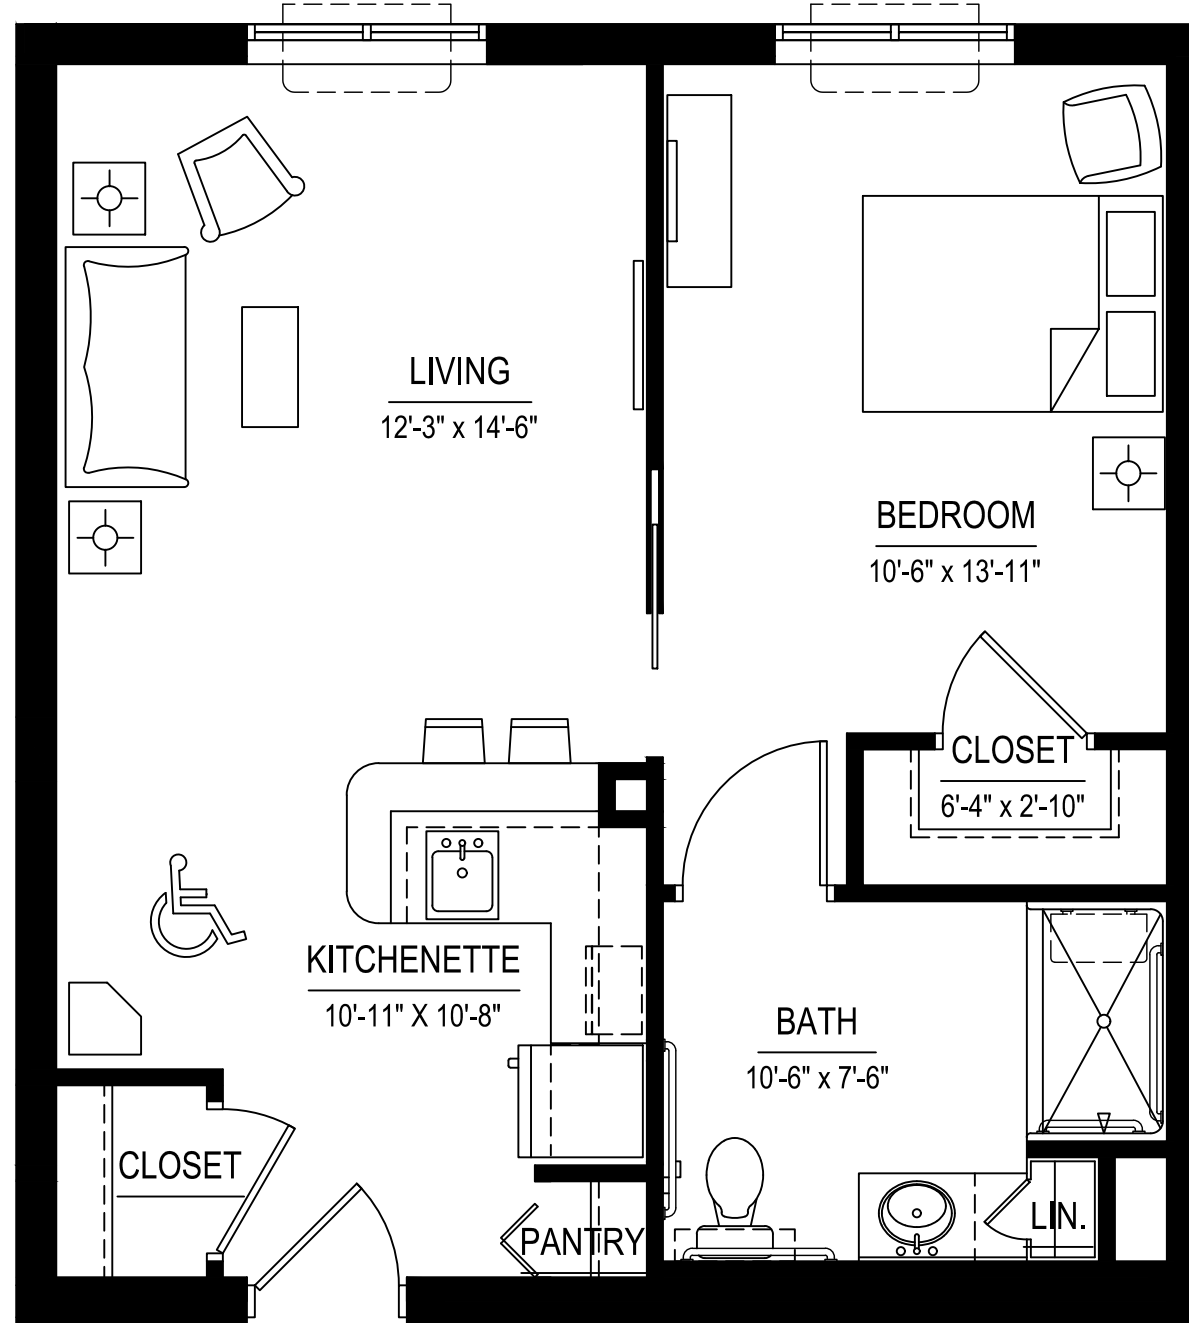

ALCOVE UNIT (AL-1) - 371 S.F.
SCALE: 1/4" = 1'-0"

JUBILEE HOUSE
CLARKSVILLE, TN

ALCOVE UNIT (AL-2) - 440 S.F.
 SCALE: 1/4" = 1'-0"

JUBILEE HOUSE
 CLARKSVILLE, TN

ALCOVE UNIT (AL-3) - 470 S.F.
 SCALE: 1/4" = 1'-0"

JUBILEE HOUSE
 CLARKSVILLE, TN

ONE BEDROOM UNIT (1BR-1) - 513 S.F.
 SCALE: 1/4" = 1'-0"

JUBILEE HOUSE
 CLARKSVILLE, TN

ONE BEDROOM UNIT (1BR-1B) - 636 S.F.

SCALE: 1/4" = 1'-0"

JUBILEE HOUSE
CLARKSVILLE, TN

ONE BEDROOM UNIT (1BR-2) - 680 S.F.
SCALE: 1/4" = 1'-0"

JUBILEE HOUSE
CLARKSVILLE, TN

ONE BEDROOM UNIT (1BR-2b) - 730 S.F.
 SCALE: 1/4" = 1'-0"

JUBILEE HOUSE
 CLARKSVILLE, TN

TWO BEDROOM UNIT (2BR-1) - 932 S.F.

SCALE: 1/4" = 1'-0"

JUBILEE HOUSE
CLARKSVILLE, TN