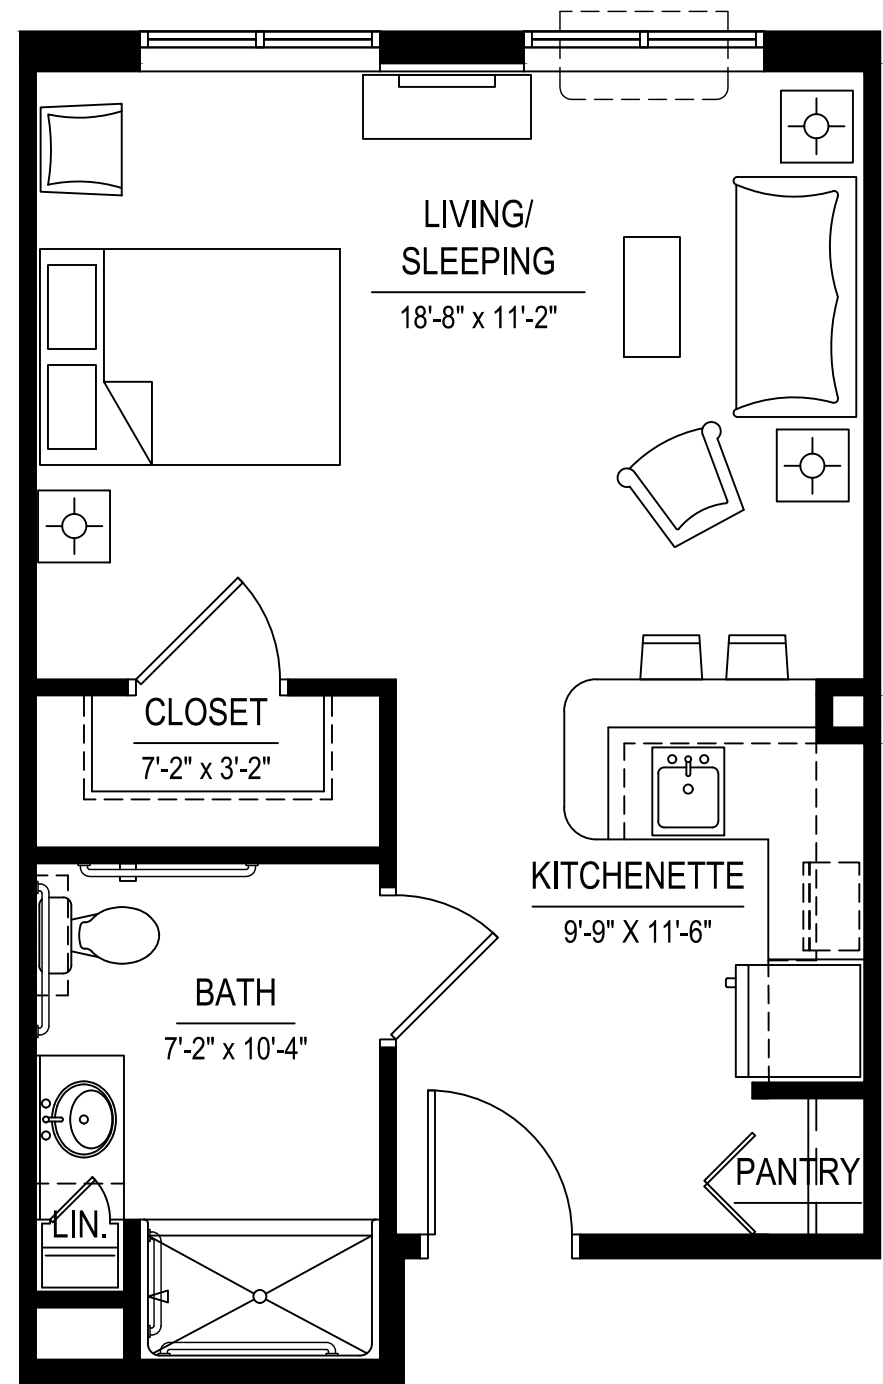

ALCOVE UNIT (AL-1) - 371 S.F.
SCALE: 1/4" = 1'-0"

JUBILEE HOUSE
CLARKSVILLE, TN

ALCOVE UNIT (AL-2) - 440 S.F.
 SCALE: 1/4" = 1'-0"

JUBILEE HOUSE
 CLARKSVILLE, TN

ALCOVE UNIT (AL-3) - 470 S.F.
 SCALE: 1/4" = 1'-0"

JUBILEE HOUSE
 CLARKSVILLE, TN

ONE BEDROOM UNIT (1BR-1) - 513 S.F.
 SCALE: 1/4" = 1'-0"

JUBILEE HOUSE
 CLARKSVILLE, TN

ONE BEDROOM UNIT (1BR-1B) - 636 S.F.

SCALE: 1/4" = 1'-0"

JUBILEE HOUSE
CLARKSVILLE, TN

ONE BEDROOM UNIT (1BR-2) - 680 S.F.
SCALE: 1/4" = 1'-0"

JUBILEE HOUSE
CLARKSVILLE, TN

ONE BEDROOM UNIT (1BR-2b) - 730 S.F.
 SCALE: 1/4" = 1'-0"

JUBILEE HOUSE
 CLARKSVILLE, TN

TWO BEDROOM UNIT (2BR-1) - 932 S.F.

SCALE: 1/4" = 1'-0"

JUBILEE HOUSE
CLARKSVILLE, TN