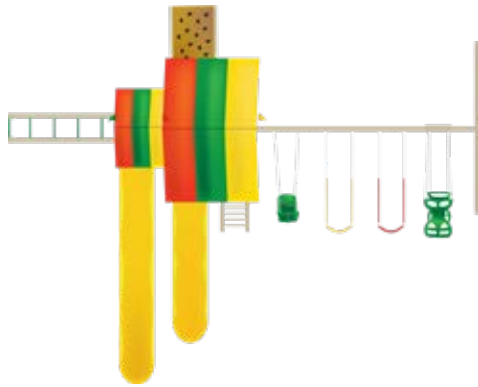

#310 Backyard Cheer

Wood: L = 25' W = 18' Floor Height = 5' & 7' Swing Height = 8' Play Area = 31'L x 24'W
Poly: L = 27' W = 18' Floor Height = 5' & 7' Swing Height = 8' Play Area = 33'L x 24'W

Relax, and enjoy some fun on the Backyard Cheer swingset! This set features a monkey bar climber, 14' scoop slide, and many more fun components! The spacious eagles nest offers a extra twist to the fun! Your youngsters will have a blast sliding, climbing, and swinging in their own backyard!