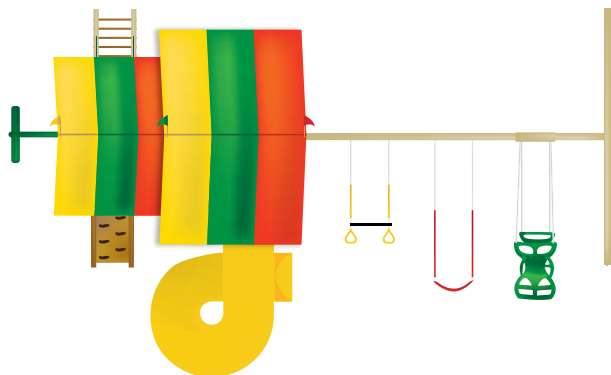

#P518 Poly Dizzy Delight

Wood: L = 22.5' W = 15' Floor Height = 5' & 7' Swing Height = 10' Play Area = 28.5'L x 21'W
Poly: L = 24.5' W = 15' Floor Height = 5' & 7' Swing Height = 10' Play Area = 30.5'L x 21'W

Your children will treasure their little days with this Dizzy Delight swing set. They can whittle away many happy hours on the swings and twirling down the Turbo Twister Slide. From building castles in the Sandbox to playing make-believe with the Steering Wheel and Super Scope, children will make moments to remember forever.