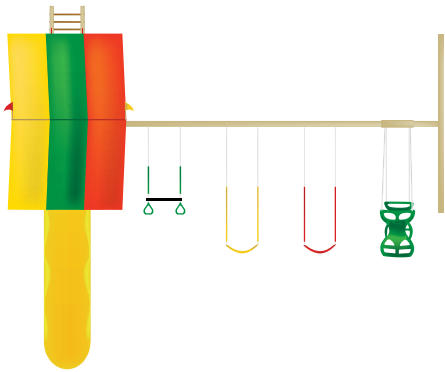

#P111 Poly Family Favorite

Wood: L = 17' W = 15' Floor Height = 5' Swing Height = 8' Play Area = 23'L x 21'W
Poly: L = 19' W = 15' Floor Height = 5' Swing Height = 8' Play Area = 25'L x 21'W

Are you ready for some old fashioned fun? Take a look at the Family Favorite swingset, a top selling unit that provides a lot of play value at a modest price. The tower features a sturdy 5'x5' platform with a high-quality canopy overhead and a roomy sandbox beneath. Attached to this tower is a 4 Position Easy Ride Attachment Beam, a 5' Step and a 10' Wave Slide, creating the perfect setting for many favorite family memories.