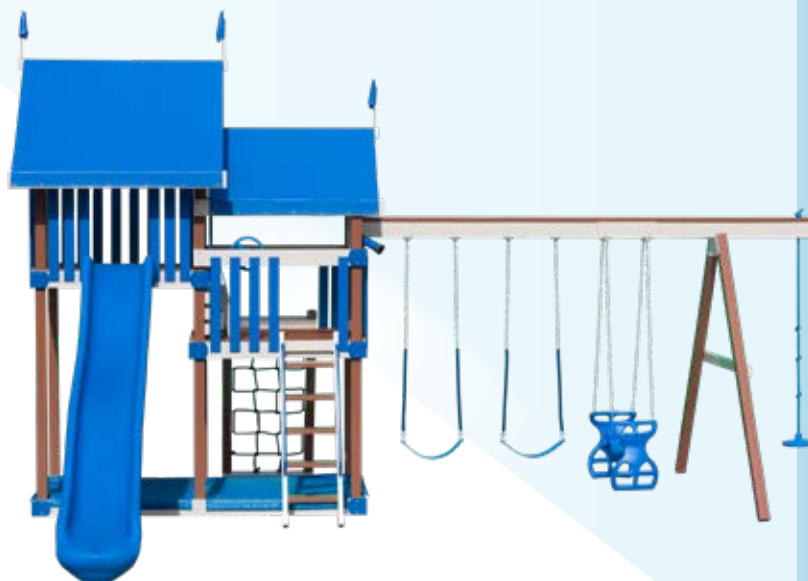

Age Appeal: 2-14 Play Capacity: 1-10
Wood: L = 24' W = 19' Floor Height = 5' & 7' Swing Height = 8' Play Area = 30'L x 25'W
Poly: L = 24' W = 19' Floor Height = 5' & 7' Swing Height = 8' Play Area = 30'L x 25'W

#P507 Poly Golden Moments

- Poly Deluxe Sky Tower
- Double Canopy
- Easy Ride Attachment
- Beam Disc Swing
- 2 Sling Swings
- Horse Glider
- Disc Swing
- 14' Scoop Wave Slide
- 5' Cargo Net
- 5' Step
- Sandbox Cover
- Steering Wheel
- Super Scope
- Hand Rails
- 3 Flags