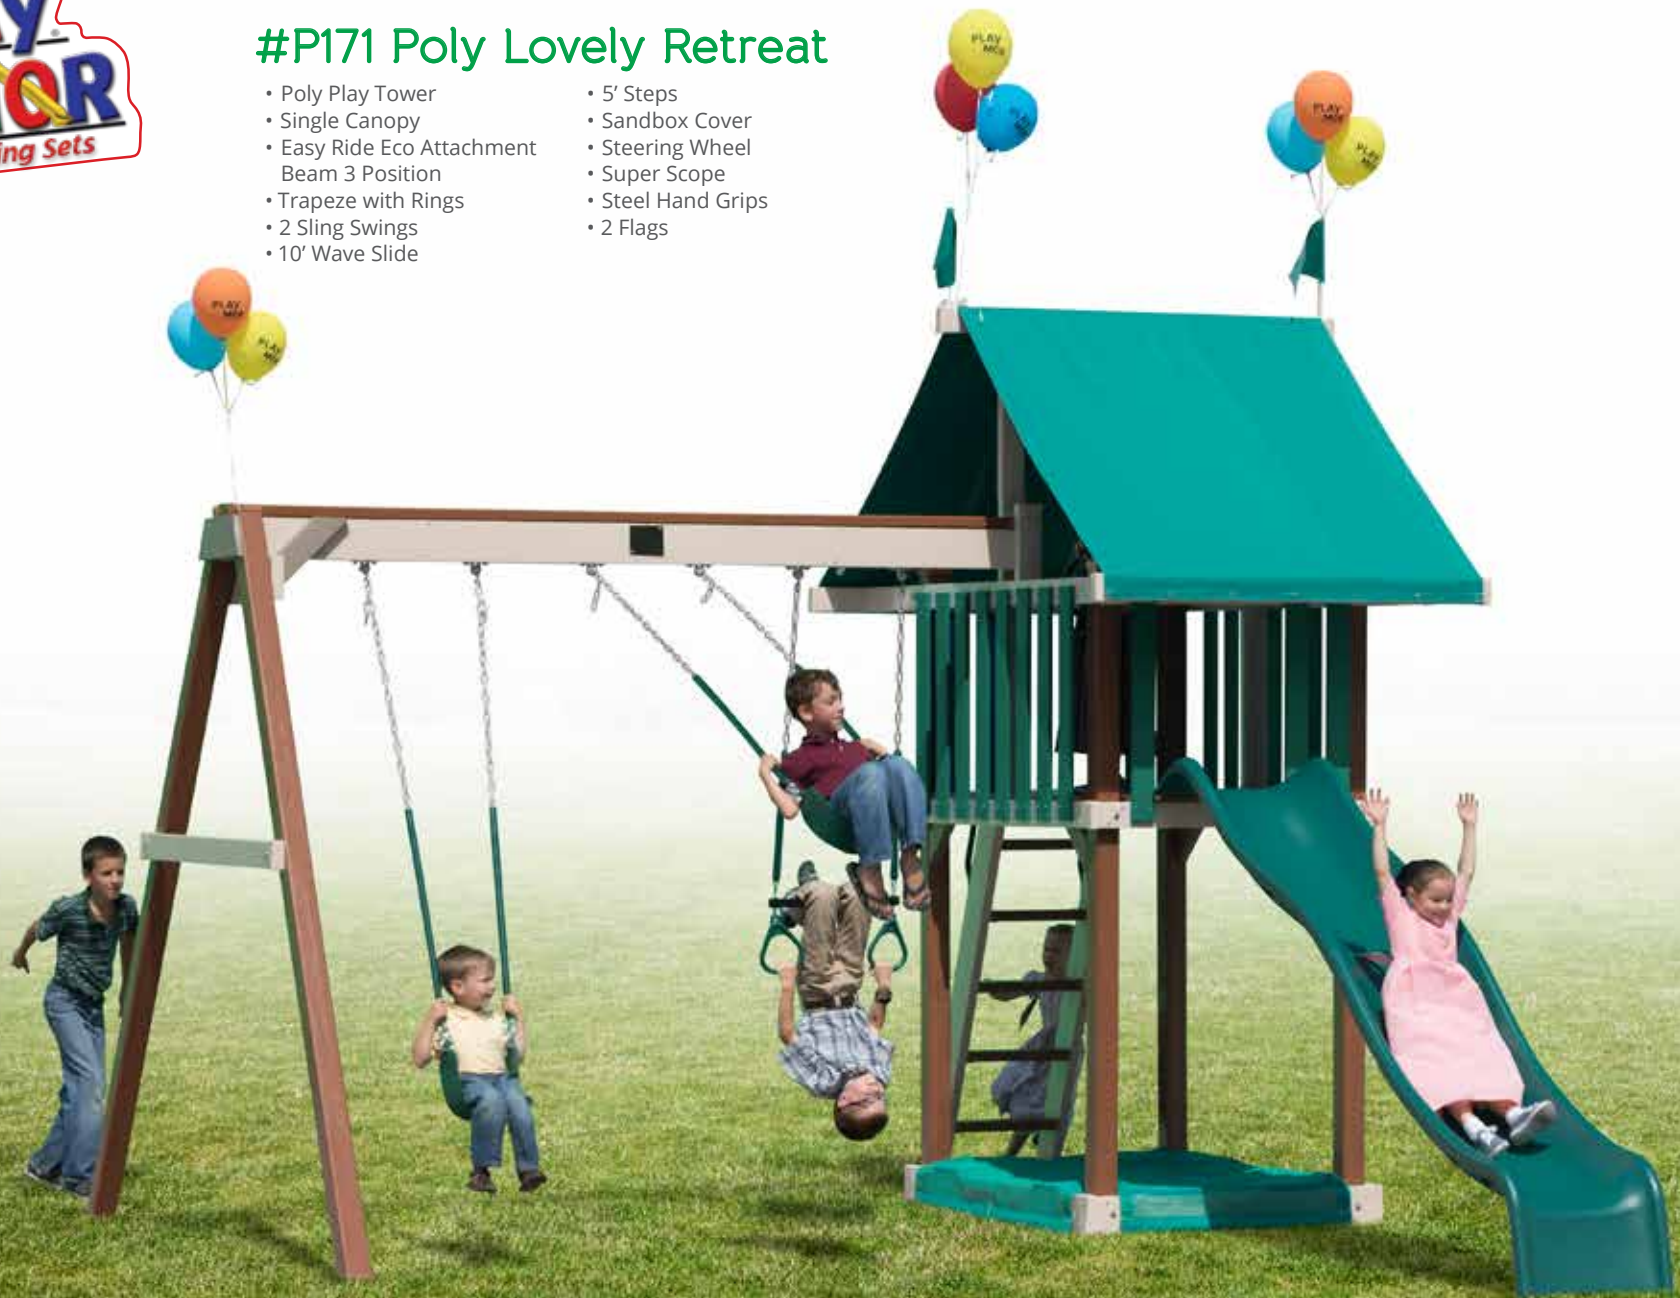

#1 Summer's Cove

Wood: L = 16' W = 15' Floor Height = 5' Swing Height = 8' Play Area = 22'L x 21'W  
 Poly: L = 18' W = 15' Floor Height = 5' Swing Height = 8' Play Area = 24'L x 21'W

*This sturdy wooden swingset is an ideal way to add excitement to your backyard. Children can enjoy hours of sunshine and exercise climbing up the 5' Step and whooshing down the 10' Wave Slide.*

#P2 Poly Summer's Eve

- Easy Ride Swing
- Beam 3 Position
- Slide Attachment with 5' Step
- 10' Wave Slide
- 2 - Sling Swings
- Horse Glider
- Hand Grips

Age Appeal: 2-10 Play Capacity: 1-6  
 Wood: L = 14' W = 15' Floor Height = 5' Swing Height = 8' Play Area = 20'L x 21'W  
 Poly: L = 16' W = 15' Floor Height = 5' Swing Height = 8' Play Area = 22'L x 21'W

#W3 Wood Summer Playtime

- Easy Ride Swing
- Beam 4 Position
- Trapeze with Rings
- 2 - Sling Swings
- Horse Glider

Age Appeal: 2-10 Play Capacity: 1-5  
 Wood: L = 12' W = 10' Swing Height = 8' Play Area = 18'L x 16'W  
 Poly: L = 14' W = 10' Swing Height = 8' Play Area = 20'L x 16'W

AGE APPEAL	2-10
PLAY CAPACITY	1-6

#P171 Poly Lovely Retreat

Poly: L=14' W=15.5' Floor Height=5' Swing Height=8' Play Area = 20'L x 21.5'W

Capture some health and recreation answers with our Lovely Retreat playset. This no-frills swingset offers plenty of old time delights. Two Sling Swings and Trapeze with Rings ensure countless hours of swinging fun.