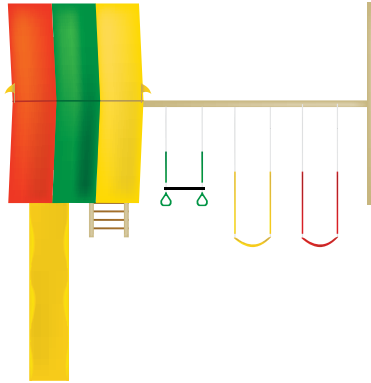

#P223 Poly Friendly Retreat

Wood: L = 16' W = 15.5' Floor Height = 5' Swing Height = 8' Play Area = 22'L x 21.5'W
Poly: L = 18' W = 15.5' Floor Height = 5' Swing Height = 8' Play Area = 24'L x 21.5'W

Your children's playtime fun will skyrocket with the Friendly Retreat play set. Steps and Rock Climb lead to the tower with its Steering Wheel and Super Scope. A curvy ride on the Wave Slide will take your adventures to the ground where several swing styles are also included - two Sling Swings, Trapeze with Rings and Tire Swing. Add this playset to your backyard, and many joy-filled memories are sure to be in your future.