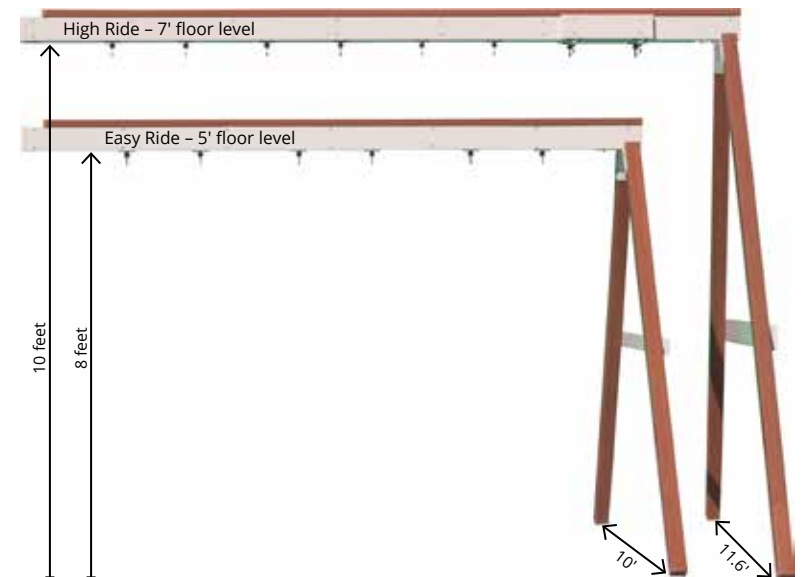

Levels

Choose the level that suits your taste and be sure it corresponds to the structure you have chosen. Each level and the floor level to which it connects is illustrated below.