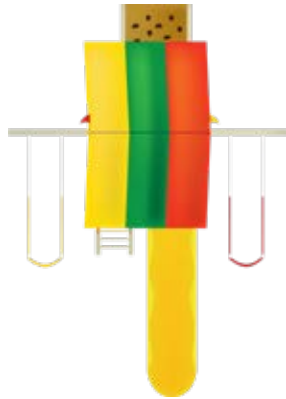

#P104 Poly Family Space Saver

Wood: L = 11' W = 15.5' Floor Height = 5' Swing Height = 9' Play Area = 17'L x 21'W
Poly: L = 11' W = 15.5' Floor Height = 5' Swing Height = 9' Play Area = 17'L x 21'W

This is a big swing set in a small package. With a footprint of just 11' x 15.5' this outdoor swing set packs more fun per square foot than any other set. Your children can climb up the Rock Climb or Steps, eat lunch at the picnic table kit, and a whole lot more.