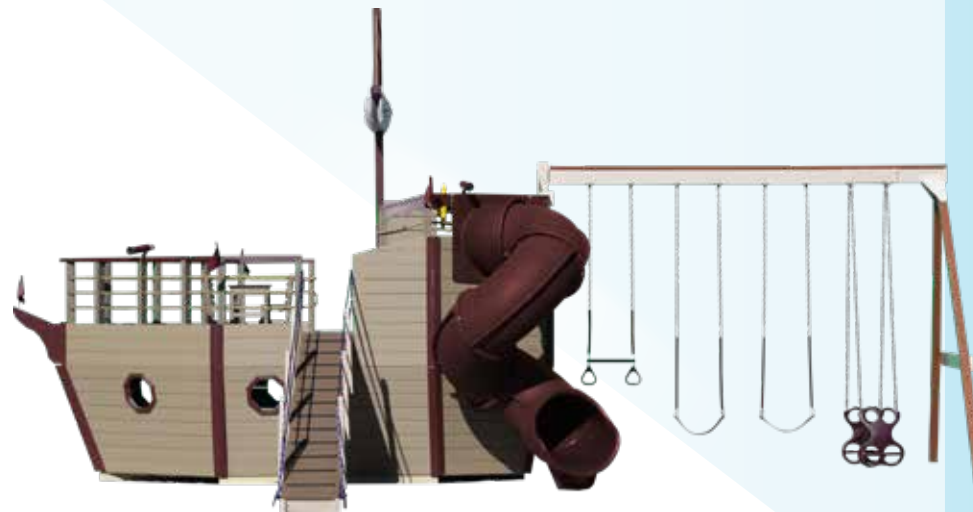

Age Appeal: 2-14 Play Capacity: 1-8
Poly: L=33' W=27' Floor Height=5' & 7' Swing Height=10' Play Area = 39'L x 33'W

#P912 Poly High Seas Explorer

- Poly Youngster Yacht
- High Ride Attachment
- Beam 4 Position
- Trapeze with Rings
- 2 Sling Swings
- Horse Glider
- 10 Scoop Wave Slide
- 7' Turbo Twister Slide
- 12' Gang Plank
- 7' Rock Climb
- 2 Super Scopes
- Ships Wheel
- Hand Rails
- Child's Table and 2 Chairs
- 5 Flags