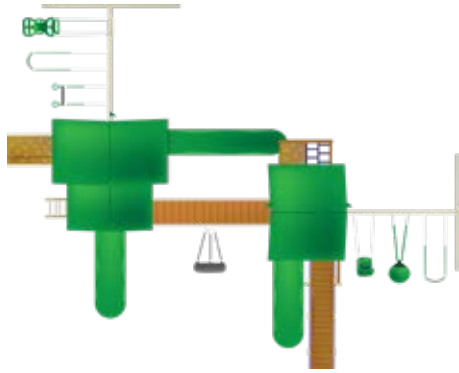

#P828 Poly Happy Hour Play Place

Wood: L = 34' W = 30' Floor Height = 5' & 7' Swing Height = 8' & 10' Play Area = 46'L x 36'W
Poly: L = 36' W = 32' Floor Height = 5' & 7' Swing Height = 8' & 10' Play Area = 42'L x 38'W

The Happy Hour Play Place swingset is great for your neighborhood get togethers or just to have plenty of play. You will find a sure fit for each child with all the slide and swing options. The Bridge and the 7' Rock Climb are sure to add an extra challenge to the fun, for the more adventurous. With this no worry playset you can experience many hours of happy family memories.