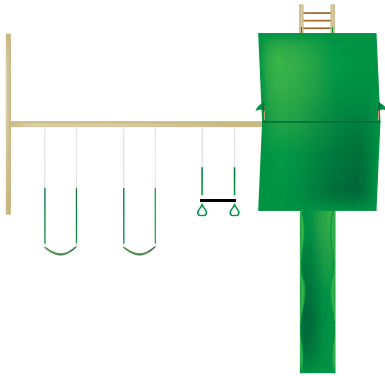

#P171 Poly Lovely Retreat

Poly: L=14' W=15.5' Floor Height=5' Swing Height=8' Play Area = 20'L x 21.5'W

Capture some health and recreation answers with our Lovely Retreat playset. This no-frills swingset offers plenty of old time delights. Two Sling Swings and Trapeze with Rings ensure countless hours of swinging fun.