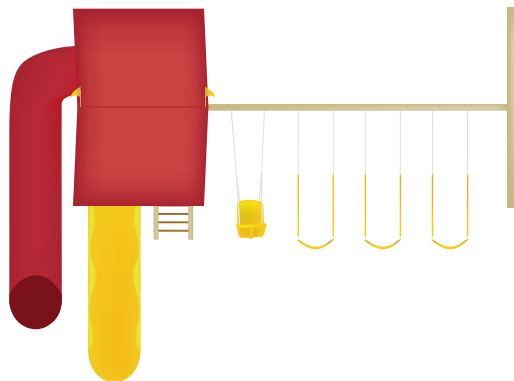

#P237 Poly Backyard Rush

Wood: L = 22' W = 16.5' Floor Height = 5' Swing Height = 8' Play Area = 28'L x 22.5'W
Poly: L = 24' W = 16.5' Floor Height = 5' Swing Height = 8' Play Area = 30'L x 22.5'W

Your children's playtime fun will soar with the Backyard Rush swing set. Climb up the 5' Steps then scramble across the platform and through the 5' Side Winder Slide to the ground. More challenging ways to climb are the 5' Rock Climb or 5' Cargo Net. With this swing set in your backyard, many joy-filled memories are sure to be yours.