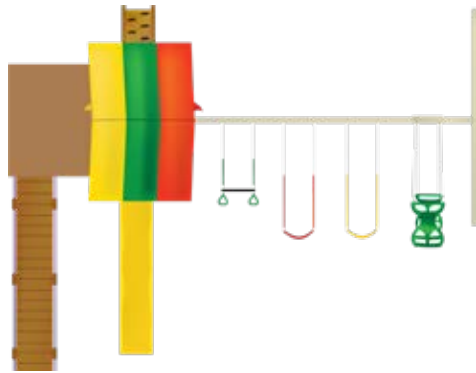

#P475 Golden Retreat

Poly: L=20' W=15.5' Floor Height=5' Swing Height=8' Play Area = 26'L x 21.5'W

Your children will treasure their little days with this Golden Retreat Swing Set. They can have many happy hours on the Swings and climbing up the Rock Wall. Even the youngest ones will be happy playing in the sandbox or walking up the easy access Gang Plank.