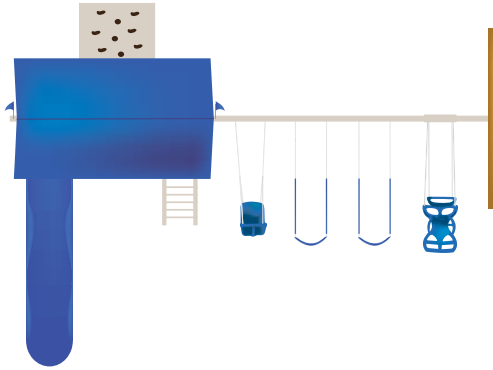

#W727 Wood Crowd Pleaser

Wood: L = 20.5' W = 19' Floor Height = 7' Swing Height = 10' Play Area = 26.5'L x 25'W
Poly: L = 22.5' W = 19' Floor Height = 7' Swing Height = 10' Play Area = 28.5'L x 25'W

The Crowd Pleaser swing set is full of fun for everyone. Acrobats will love the Trapeze, cowboys will romp on the Horse Glider, and little chefs will go wild over cooking meals in the kitchen kit and serving them on the picnic table. Children can pack into the King's Tower for a shady spot to play with dolls or defend their clubhouse.