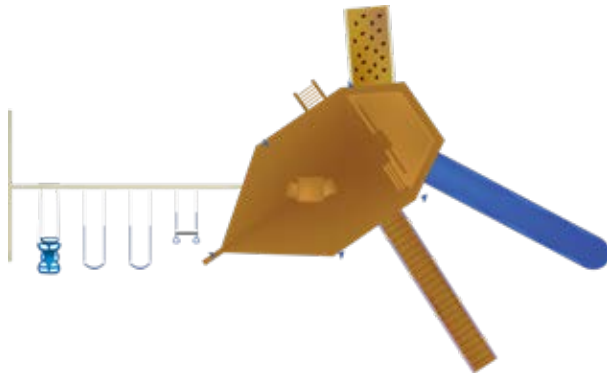

#P911 Historic Adventures

Poly: L=38' W=22' Floor Height=5' & 7' Swing Height=8' Play Area = 44'L x 28'W

All aboard for a voyage to the past with the Historic Adventures swing set where your hardy sailors can reenact the discovery of America or new southern islands. The two super scopes aide in the sighting of trouble just in time to turn the ships wheel for a new heading. Your young sailors will have plenty to do aboard this luxury Yacht!