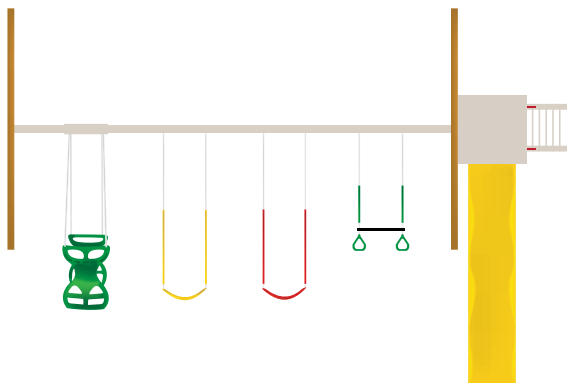

## #W1 Wood Summer's Cove

- Easy Ride Swing Beam 4 Position
- Slide Attachment with 5' Step
- 10' Wave Slide
- Trapeze with Rings
- 2 - Sling Swings
- Horse Glider
- Hand Grips

AGE APPEAL	2-10
PLAY CAPACITY	1-7

#1 Summer's Cove

Wood: L = 16' W = 15' Floor Height = 5' Swing Height = 8' Play Area = 22'L x 21'W  
 Poly: L = 18' W = 15' Floor Height = 5' Swing Height = 8' Play Area = 24'L x 21'W

*This sturdy wooden swingset is an ideal way to add excitement to your backyard. Children can enjoy hours of sunshine and exercise climbing up the 5' Step and whooshing down the 10' Wave Slide.*