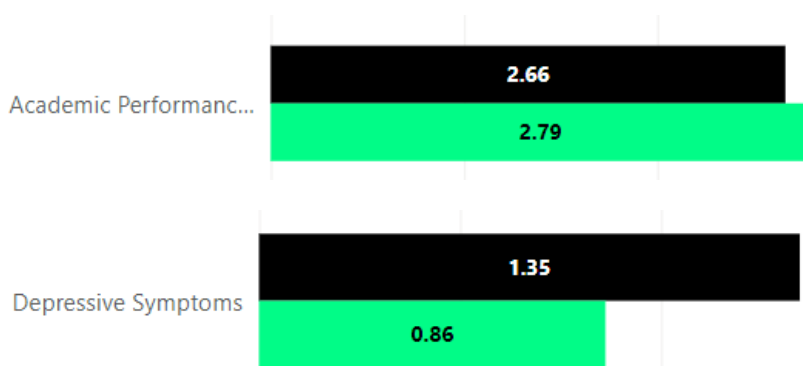

- Initial Outcome Agency Survey Data
- 2023-24 Follow Up Agency Survey Data